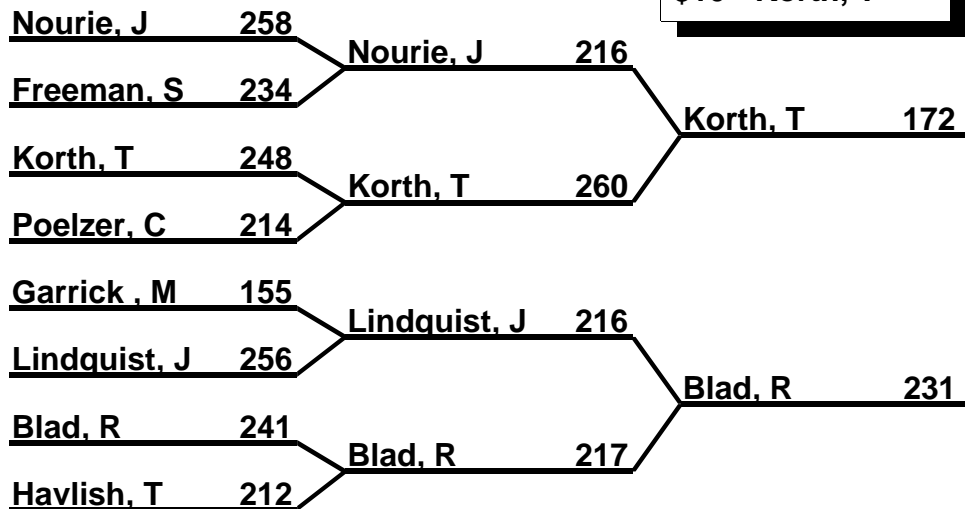

Bracket: 7

\$25 - Hopkins, L
\$10 - Korth, T

Bracket: 8

\$25 - Abrams, H
\$10 - Korth, T

Midwest Senior Classic

Brackets 1-2-3 (Regular)

Bracket: 9

\$25 - Blad, R
\$10 - Korth, T

Bracket: 10

\$25 - Gallivan, T
\$10 - Abrams, H

Bracket: 11

\$25 - White, G
\$10 - Korth, T

Bracket: 12

\$25 - Freeman, S
\$10 - Hanson, K

Midwest Senior Classic

Brackets 1-2-3 (Regular)