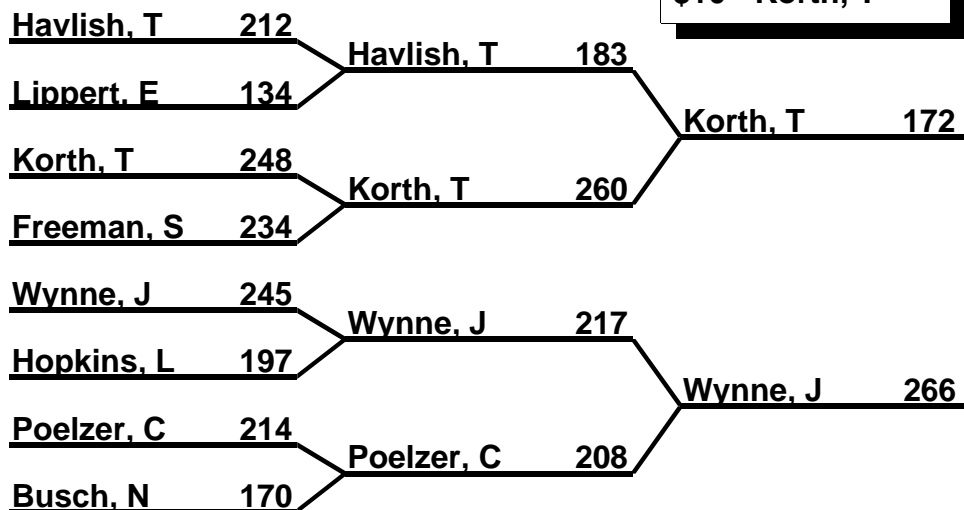

Midwest Senior Classic

Brackets 1-2-3 (Regular)

Bracket: 1

\$25 - Lindquist, J
\$10 - Korth, T

Bracket: 2

\$25 - Worm, K
\$10 - Korth, T

Bracket: 3

\$25 - Loth, A
\$10 - Korth, T

Bracket: 4

\$25 - Wynne, J
\$10 - Korth, T

Midwest Senior Classic

Brackets 1-2-3 (Regular)

Bracket: 5

\$25 - Joyner, J
\$10 - Korth, T

Bracket: 6

\$25 - Korth, T
\$10 - Schacht, D