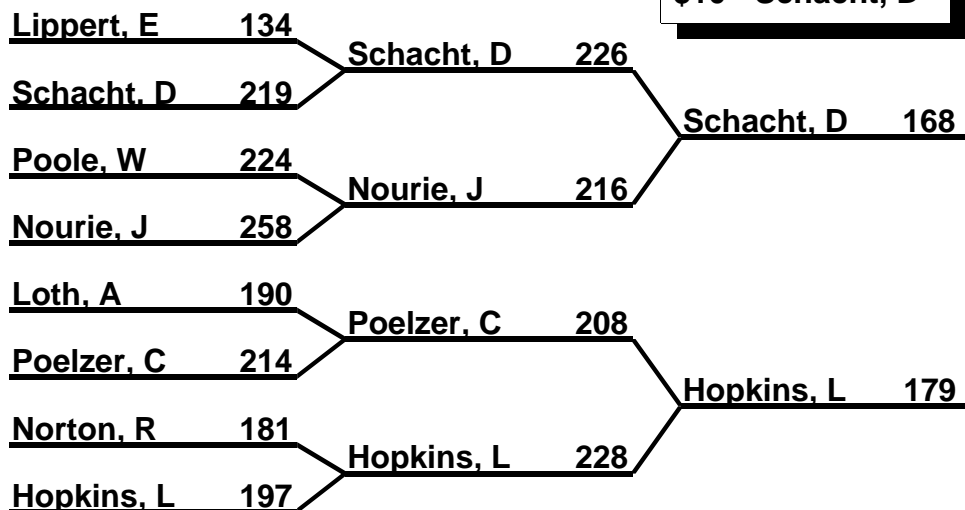

Bracket: 10

\$25 - Gallivan, T
\$10 - Abrams, H

Bracket: 11

\$25 - White, G
\$10 - Korth, T

Bracket: 12

\$25 - Freeman, S
\$10 - Hanson, K

Midwest Senior Classic

Brackets 1-2-3 (Regular)

Bracket: 13

\$25 - Korth, T
\$10 - Hanson, K

Bracket: 14

\$25 - Hopkins, L
\$10 - Schacht, D

Bracket: 15

\$25 - White, G
\$10 - Thompson, R

Bracket: 16

\$25 - Clinton, T
\$10 - Jansson, S