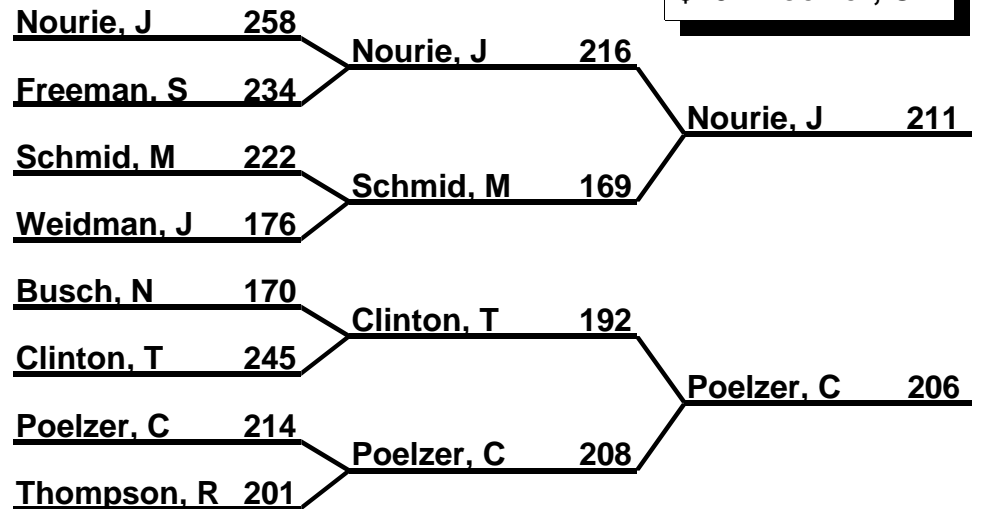

Bracket: 13

\$25 - Korth, T
\$10 - Hanson, K

Bracket: 14

\$25 - Hopkins, L
\$10 - Schacht, D

Bracket: 15

\$25 - White, G
\$10 - Thompson, R

Bracket: 16

\$25 - Clinton, T
\$10 - Jansson, S

Midwest Senior Classic

Brackets 1-2-3 (Regular)

Bracket: 17

\$25 - Nourie, J
\$10 - Korth, T

Bracket: 19

\$25 - Korth, T
\$10 - Jansson, S

Bracket: 18

\$25 - Freeman, S
\$10 - Weidman, J

Bracket: 20

\$25 - Nourie, J
\$10 - Poelzer, C

Midwest Senior Classic

Brackets 1-2-3 (Regular)

Bracket: 21

\$25 - Freeman, S
\$10 - Poelzer, C

Bracket: 22

\$25 - Thompson, R
\$10 - Korth, T