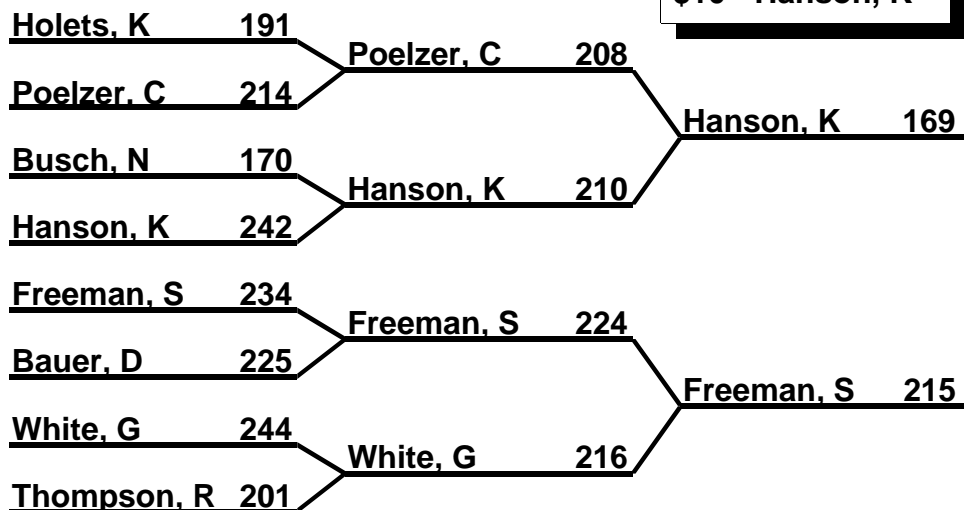

Bracket: 10

\$25 - Gallivan, T
\$10 - Abrams, H

Bracket: 11

\$25 - White, G
\$10 - Korth, T

Bracket: 12

\$25 - Freeman, S
\$10 - Hanson, K

Midwest Senior Classic

Brackets 1-2-3 (Regular)

Bracket: 13

\$25 - Korth, T
\$10 - Hanson, K

Bracket: 14

\$25 - Hopkins, L
\$10 - Schacht, D

Bracket: 15

\$25 - White, G
\$10 - Thompson, R

Bracket: 16

\$25 - Clinton, T
\$10 - Jansson, S