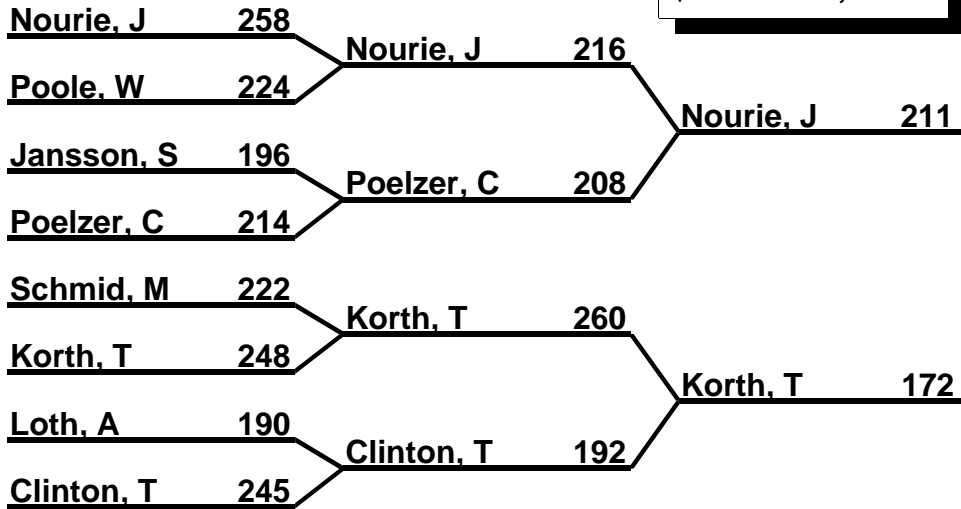

Bracket: 10

\$25 - Gallivan, T
\$10 - Abrams, H

Bracket: 11

\$25 - White, G
\$10 - Korth, T

Bracket: 12

\$25 - Freeman, S
\$10 - Hanson, K

Midwest Senior Classic

Brackets 1-2-3 (Regular)

Bracket: 13

\$25 - Korth, T
\$10 - Hanson, K

Bracket: 14

\$25 - Hopkins, L
\$10 - Schacht, D

Bracket: 15

\$25 - White, G
\$10 - Thompson, R

Bracket: 16

\$25 - Clinton, T
\$10 - Jansson, S

Midwest Senior Classic

Brackets 1-2-3 (Regular)

Bracket: 17

\$25 - Nourie, J
\$10 - Korth, T

Bracket: 19

\$25 - Korth, T
\$10 - Jansson, S

Bracket: 18

\$25 - Freeman, S
\$10 - Weidman, J