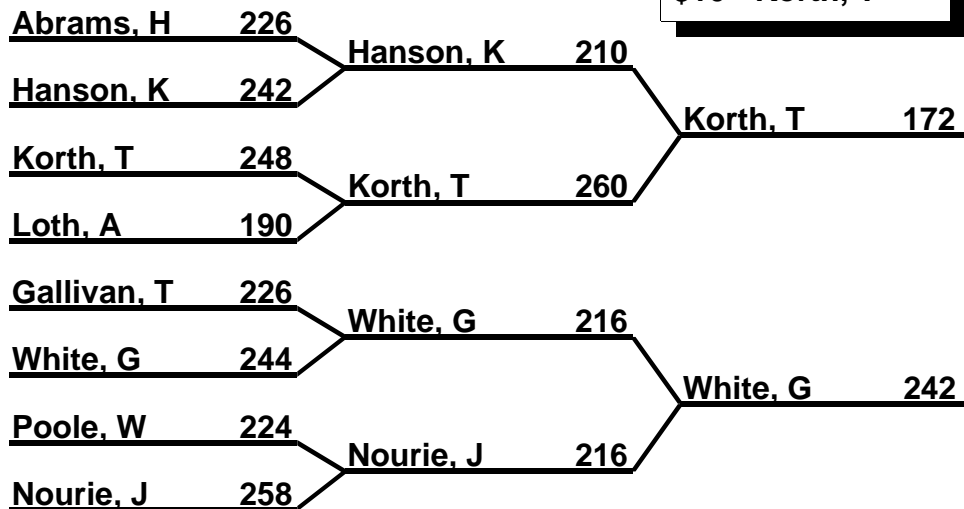

Bracket: 7

\$25 - Hopkins, L
\$10 - Korth, T

Bracket: 8

\$25 - Abrams, H
\$10 - Korth, T

Midwest Senior Classic

Brackets 1-2-3 (Regular)

Bracket: 9

\$25 - Blad, R
\$10 - Korth, T

Bracket: 10

\$25 - Gallivan, T
\$10 - Abrams, H

Bracket: 11

\$25 - White, G
\$10 - Korth, T

Bracket: 12

\$25 - Freeman, S
\$10 - Hanson, K

Midwest Senior Classic

Brackets 1-2-3 (Regular)