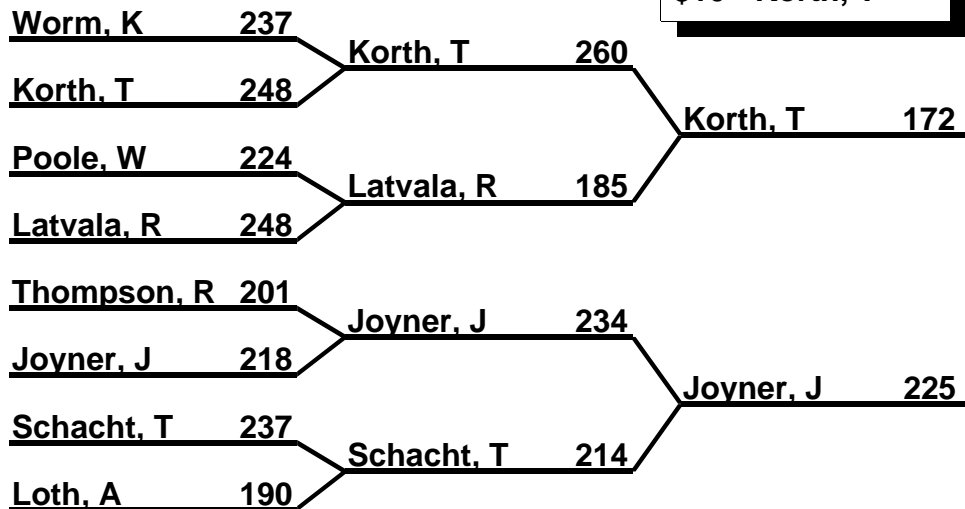

Midwest Senior Classic

Brackets 1-2-3 (Regular)

Bracket: 1

\$25 - Lindquist, J
\$10 - Korth, T

Bracket: 2

\$25 - Worm, K
\$10 - Korth, T

Bracket: 3

\$25 - Loth, A
\$10 - Korth, T

Bracket: 4

\$25 - Wynne, J
\$10 - Korth, T

Midwest Senior Classic

Brackets 1-2-3 (Regular)

Bracket: 5

\$25 - Joyner, J
\$10 - Korth, T

Bracket: 6

\$25 - Korth, T
\$10 - Schacht, D

Bracket: 7

\$25 - Hopkins, L
\$10 - Korth, T

Bracket: 8

\$25 - Abrams, H
\$10 - Korth, T

Midwest Senior Classic

Brackets 1-2-3 (Regular)

Bracket: 9

\$25 - Blad, R
\$10 - Korth, T

Bracket: 10

\$25 - Gallivan, T
\$10 - Abrams, H

Bracket: 11

\$25 - White, G
\$10 - Korth, T

Bracket: 12

\$25 - Freeman, S
\$10 - Hanson, K

Midwest Senior Classic

Brackets 1-2-3 (Regular)