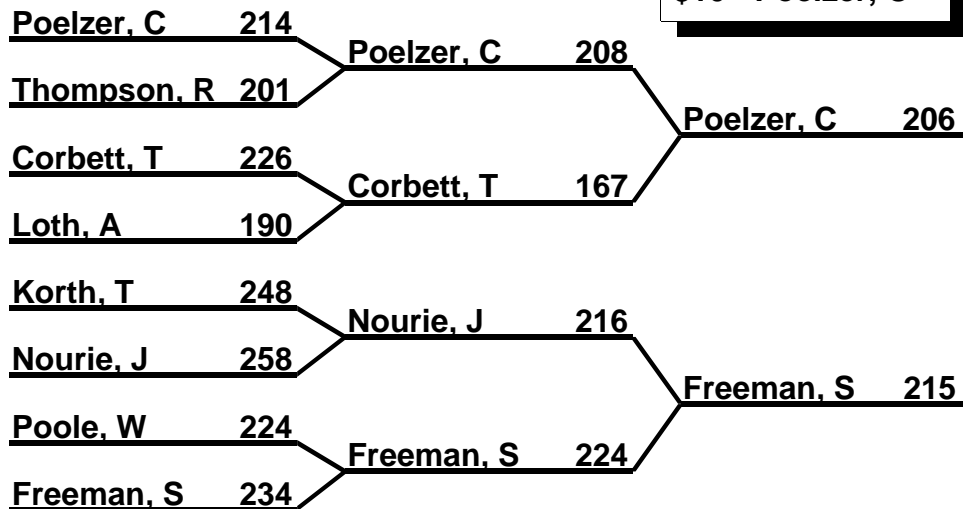

Bracket: 20

\$25 - Nourie, J
\$10 - Poelzer, C

Midwest Senior Classic

Brackets 1-2-3 (Regular)

Bracket: 21

\$25 - Freeman, S
\$10 - Poelzer, C

Bracket: 22

\$25 - Thompson, R
\$10 - Korth, T

Bracket: 23

\$25 - Bauer, D
\$10 - Hanson, K