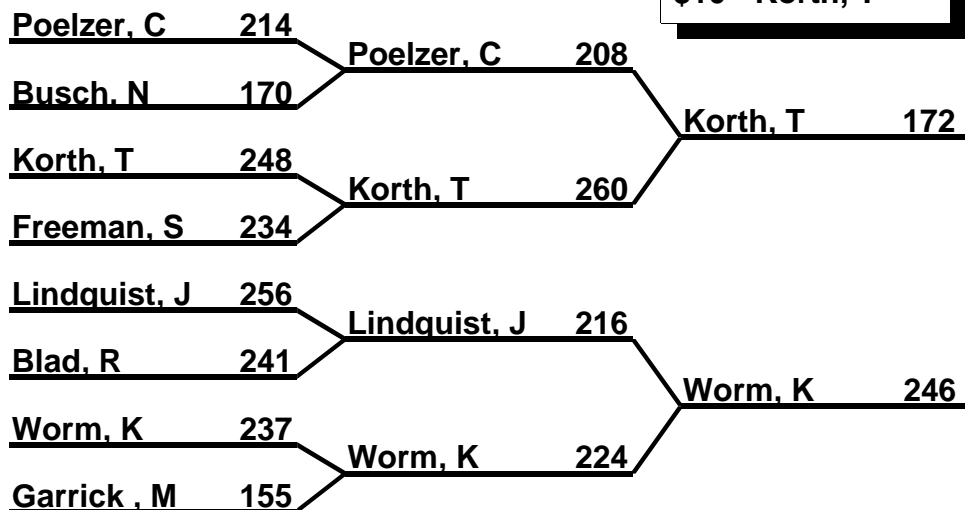

Midwest Senior Classic

Brackets 1-2-3 (Regular)

Bracket: 1

\$25 - Lindquist, J
\$10 - Korth, T

Bracket: 2

\$25 - Worm, K
\$10 - Korth, T

Bracket: 3

\$25 - Loth, A
\$10 - Korth, T

Bracket: 4

\$25 - Wynne, J
\$10 - Korth, T

Midwest Senior Classic

Brackets 1-2-3 (Regular)

Bracket: 5

\$25 - Joyner, J
\$10 - Korth, T

Bracket: 6

\$25 - Korth, T
\$10 - Schacht, D