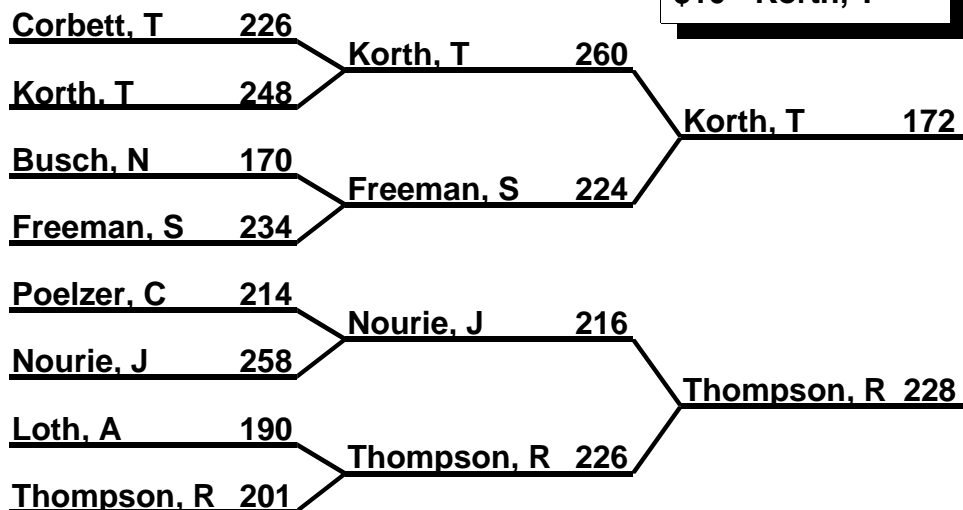

Bracket: 20

\$25 - Nourie, J
\$10 - Poelzer, C

Midwest Senior Classic

Brackets 1-2-3 (Regular)

Bracket: 21

\$25 - Freeman, S
\$10 - Poelzer, C

Bracket: 22

\$25 - Thompson, R
\$10 - Korth, T

Bracket: 23

\$25 - Bauer, D
\$10 - Hanson, K