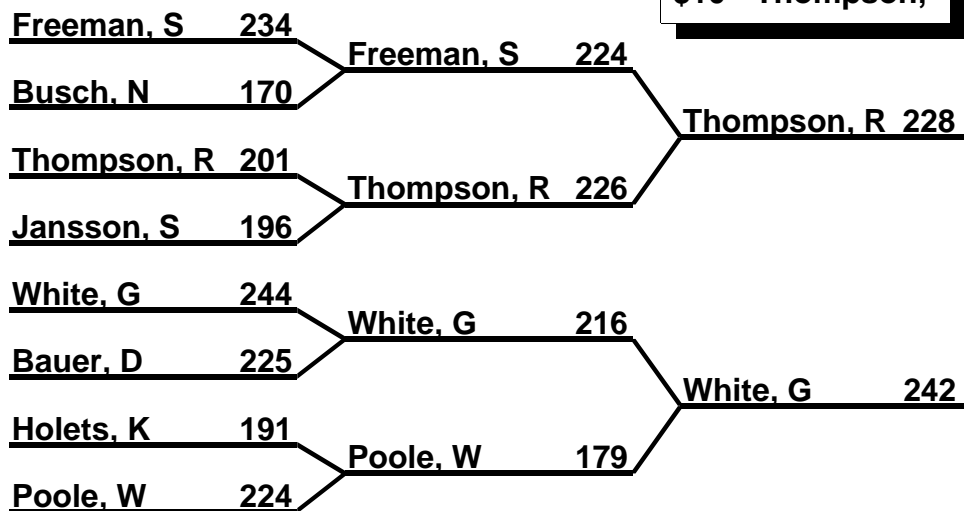

Bracket: 10

\$25 - Gallivan, T
\$10 - Abrams, H

Bracket: 11

\$25 - White, G
\$10 - Korth, T

Bracket: 12

\$25 - Freeman, S
\$10 - Hanson, K

Midwest Senior Classic

Brackets 1-2-3 (Regular)

Bracket: 13

\$25 - Korth, T
\$10 - Hanson, K

Bracket: 14

\$25 - Hopkins, L
\$10 - Schacht, D

Bracket: 15

\$25 - White, G
\$10 - Thompson, R

Bracket: 16

\$25 - Clinton, T
\$10 - Jansson, S