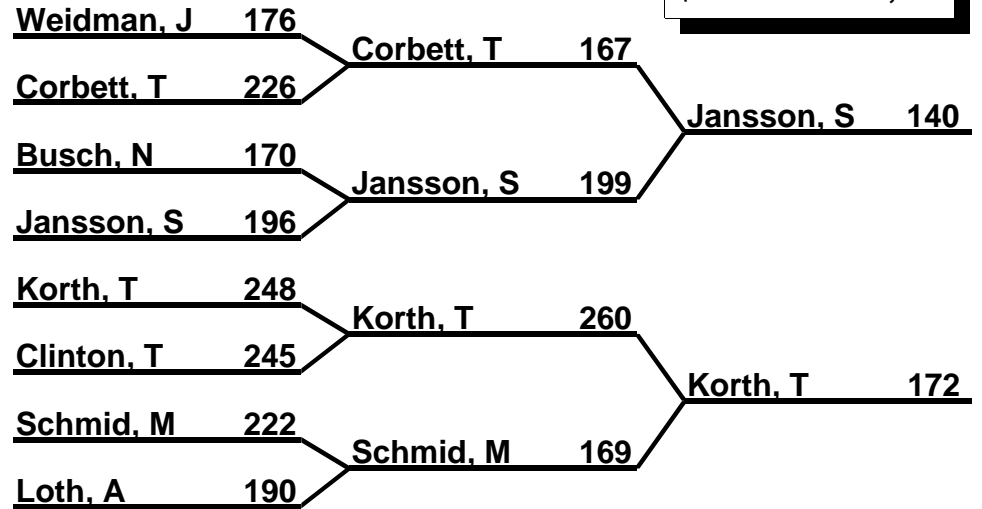

Bracket: 13

\$25 - Korth, T
\$10 - Hanson, K

Bracket: 14

\$25 - Hopkins, L
\$10 - Schacht, D

Bracket: 15

\$25 - White, G
\$10 - Thompson, R

Bracket: 16

\$25 - Clinton, T
\$10 - Jansson, S

Midwest Senior Classic

Brackets 1-2-3 (Regular)

Bracket: 17

\$25 - Nourie, J
\$10 - Korth, T

Bracket: 19

\$25 - Korth, T
\$10 - Jansson, S

Bracket: 18

\$25 - Freeman, S
\$10 - Weidman, J