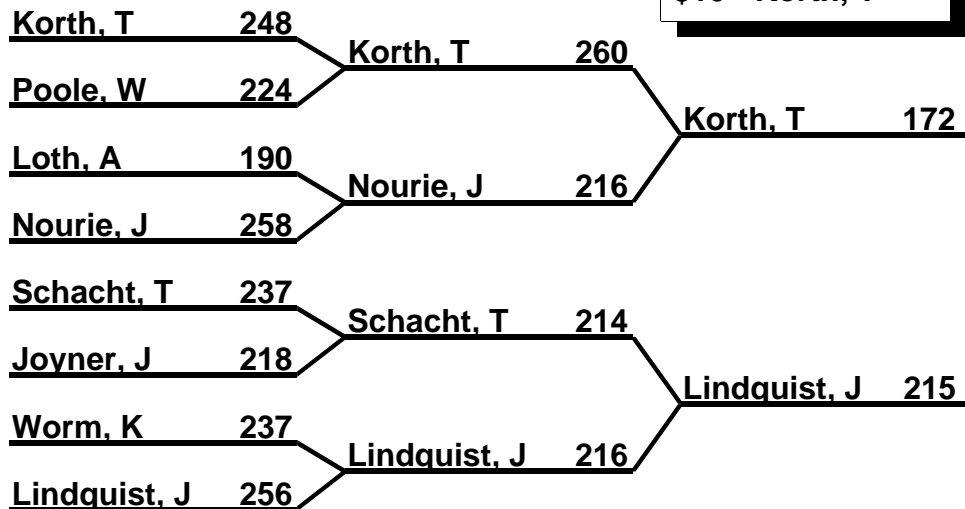

Midwest Senior Classic

Brackets 1-2-3 (Regular)

Bracket: 1

\$25 - Lindquist, J
\$10 - Korth, T

Bracket: 2

\$25 - Worm, K
\$10 - Korth, T

Bracket: 3

\$25 - Loth, A
\$10 - Korth, T

Bracket: 4

\$25 - Wynne, J
\$10 - Korth, T

Midwest Senior Classic

Brackets 1-2-3 (Regular)

Bracket: 5

\$25 - Joyner, J
\$10 - Korth, T

Bracket: 6

\$25 - Korth, T
\$10 - Schacht, D