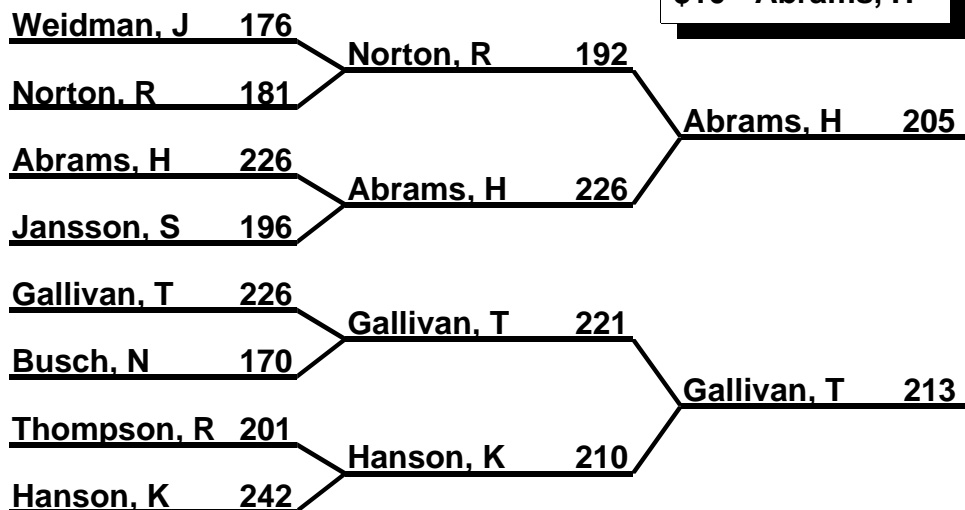

Bracket: 7

\$25 - Hopkins, L
\$10 - Korth, T

Bracket: 8

\$25 - Abrams, H
\$10 - Korth, T

Midwest Senior Classic

Brackets 1-2-3 (Regular)

Bracket: 9

\$25 - Blad, R
\$10 - Korth, T

Bracket: 10

\$25 - Gallivan, T
\$10 - Abrams, H

Bracket: 11

\$25 - White, G
\$10 - Korth, T

Bracket: 12

\$25 - Freeman, S
\$10 - Hanson, K

Midwest Senior Classic

Brackets 1-2-3 (Regular)