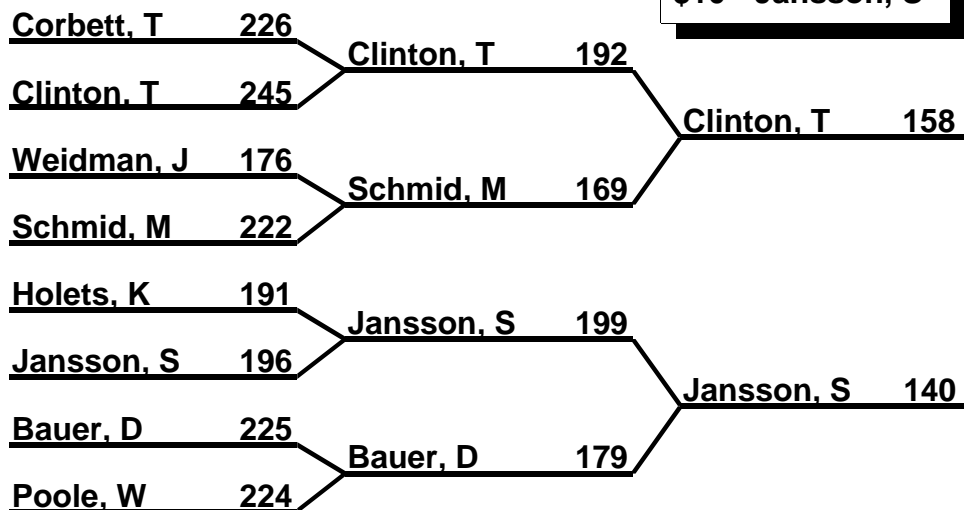

Bracket: 10

\$25 - Gallivan, T
\$10 - Abrams, H

Bracket: 11

\$25 - White, G
\$10 - Korth, T

Bracket: 12

\$25 - Freeman, S
\$10 - Hanson, K

Midwest Senior Classic

Brackets 1-2-3 (Regular)

Bracket: 13

\$25 - Korth, T
\$10 - Hanson, K

Bracket: 14

\$25 - Hopkins, L
\$10 - Schacht, D

Bracket: 15

\$25 - White, G
\$10 - Thompson, R

Bracket: 16

\$25 - Clinton, T
\$10 - Jansson, S