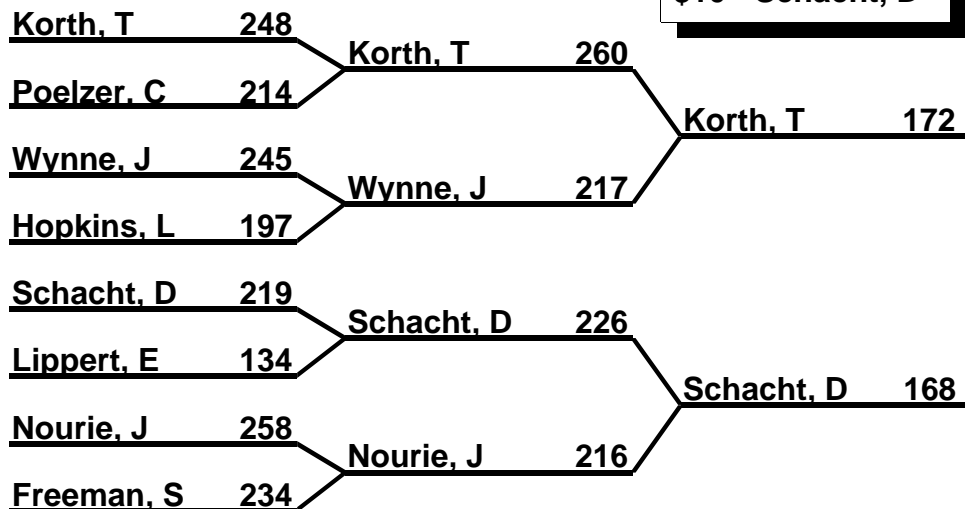

Midwest Senior Classic

Brackets 1-2-3 (Regular)

Bracket: 1

\$25 - Lindquist, J
\$10 - Korth, T

Bracket: 2

\$25 - Worm, K
\$10 - Korth, T

Bracket: 3

\$25 - Loth, A
\$10 - Korth, T

Bracket: 4

\$25 - Wynne, J
\$10 - Korth, T

Midwest Senior Classic

Brackets 1-2-3 (Regular)

Bracket: 5

\$25 - Joyner, J
\$10 - Korth, T

Bracket: 6

\$25 - Korth, T
\$10 - Schacht, D

Bracket: 7

\$25 - Hopkins, L
\$10 - Korth, T

Bracket: 8

\$25 - Abrams, H
\$10 - Korth, T

Midwest Senior Classic

Brackets 1-2-3 (Regular)

Bracket: 9

\$25 - Blad, R
\$10 - Korth, T

Bracket: 10

\$25 - Gallivan, T
\$10 - Abrams, H

Bracket: 11

\$25 - White, G
\$10 - Korth, T

Bracket: 12

\$25 - Freeman, S
\$10 - Hanson, K

Midwest Senior Classic

Brackets 1-2-3 (Regular)