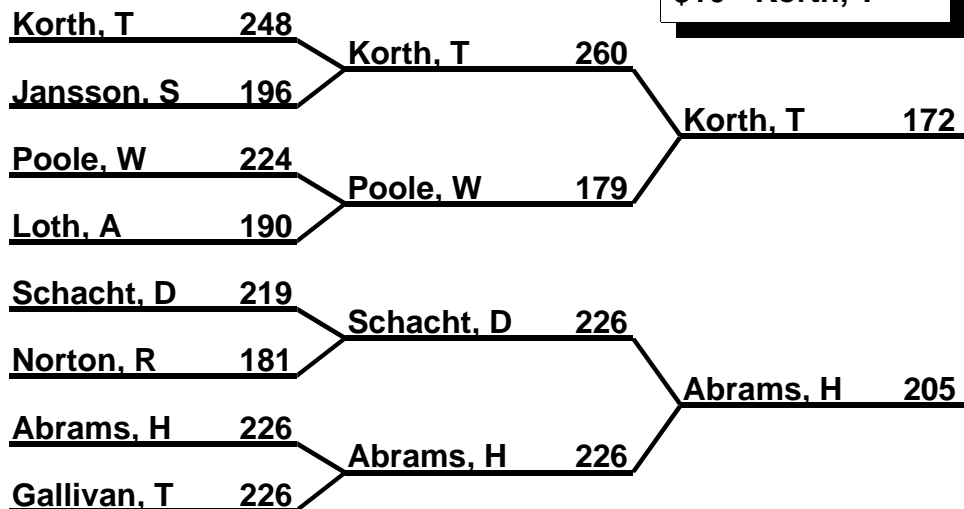

Midwest Senior Classic

Brackets 1-2-3 (Regular)

Bracket: 1

\$25 - Lindquist, J
\$10 - Korth, T

Bracket: 2

\$25 - Worm, K
\$10 - Korth, T

Bracket: 3

\$25 - Loth, A
\$10 - Korth, T

Bracket: 4

\$25 - Wynne, J
\$10 - Korth, T

Midwest Senior Classic

Brackets 1-2-3 (Regular)

Bracket: 5

\$25 - Joyner, J
\$10 - Korth, T

Bracket: 6

\$25 - Korth, T
\$10 - Schacht, D

Bracket: 7

\$25 - Hopkins, L
\$10 - Korth, T

Bracket: 8

\$25 - Abrams, H
\$10 - Korth, T

Midwest Senior Classic

Brackets 1-2-3 (Regular)

Bracket: 9

\$25 - Blad, R
\$10 - Korth, T

Bracket: 10

\$25 - Gallivan, T
\$10 - Abrams, H

Bracket: 11

\$25 - White, G
\$10 - Korth, T

Bracket: 12

\$25 - Freeman, S
\$10 - Hanson, K

Midwest Senior Classic

Brackets 1-2-3 (Regular)