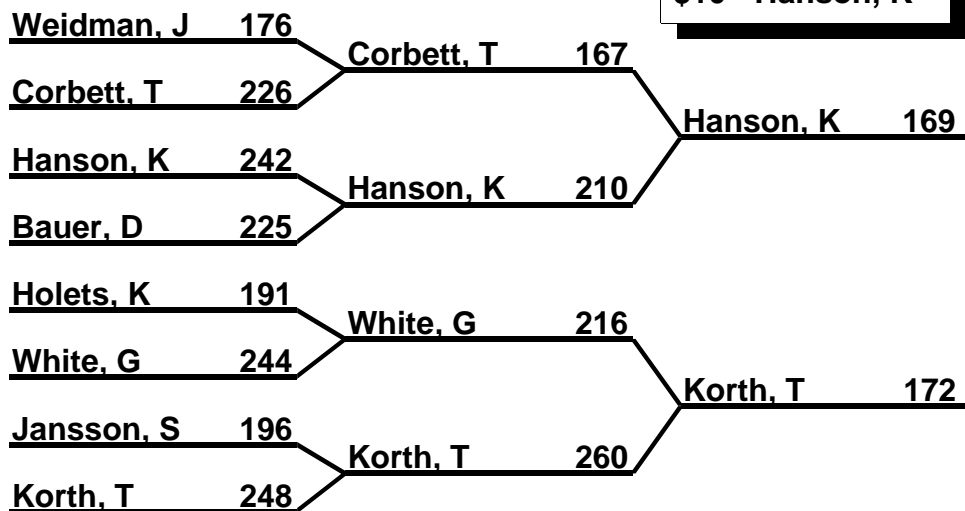

Bracket: 7

\$25 - Hopkins, L
\$10 - Korth, T

Bracket: 8

\$25 - Abrams, H
\$10 - Korth, T

Midwest Senior Classic

Brackets 1-2-3 (Regular)

Bracket: 9

\$25 - Blad, R
\$10 - Korth, T

Bracket: 10

\$25 - Gallivan, T
\$10 - Abrams, H

Bracket: 11

\$25 - White, G
\$10 - Korth, T

Bracket: 12

\$25 - Freeman, S
\$10 - Hanson, K

Midwest Senior Classic

Brackets 1-2-3 (Regular)

Bracket: 13

\$25 - Korth, T
\$10 - Hanson, K

Bracket: 14

\$25 - Hopkins, L
\$10 - Schacht, D

Bracket: 15

\$25 - White, G
\$10 - Thompson, R

Bracket: 16

\$25 - Clinton, T
\$10 - Jansson, S