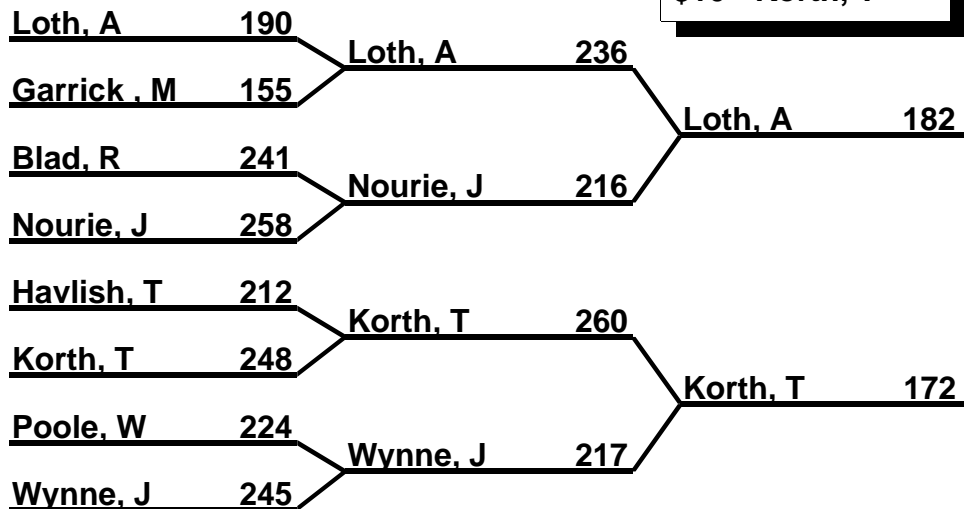

Midwest Senior Classic

Brackets 1-2-3 (Regular)

Bracket: 1

\$25 - Lindquist, J
\$10 - Korth, T

Bracket: 2

\$25 - Worm, K
\$10 - Korth, T

Bracket: 3

\$25 - Loth, A
\$10 - Korth, T

Bracket: 4

\$25 - Wynne, J
\$10 - Korth, T

Midwest Senior Classic

Brackets 1-2-3 (Regular)

Bracket: 5

\$25 - Joyner, J
\$10 - Korth, T

Bracket: 6

\$25 - Korth, T
\$10 - Schacht, D

Bracket: 7

\$25 - Hopkins, L
\$10 - Korth, T

Bracket: 8

\$25 - Abrams, H
\$10 - Korth, T

Midwest Senior Classic

Brackets 1-2-3 (Regular)

Bracket: 9

\$25 - Blad, R
\$10 - Korth, T