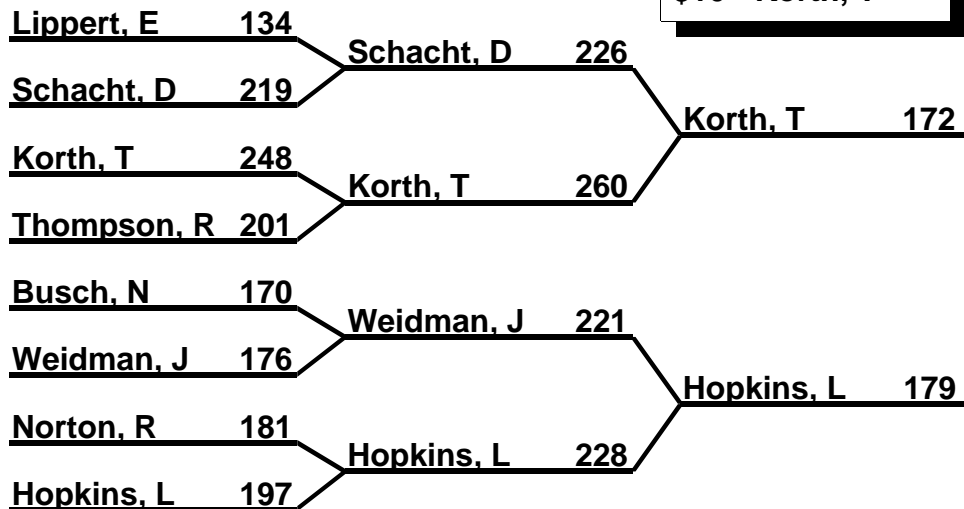

Midwest Senior Classic

Brackets 1-2-3 (Regular)

Bracket: 1

\$25 - Lindquist, J
\$10 - Korth, T

Bracket: 2

\$25 - Worm, K
\$10 - Korth, T

Bracket: 3

\$25 - Loth, A
\$10 - Korth, T

Bracket: 4

\$25 - Wynne, J
\$10 - Korth, T

Midwest Senior Classic

Brackets 1-2-3 (Regular)

Bracket: 5

\$25 - Joyner, J
\$10 - Korth, T

Bracket: 6

\$25 - Korth, T
\$10 - Schacht, D

Bracket: 7

\$25 - Hopkins, L
\$10 - Korth, T

Bracket: 8

\$25 - Abrams, H
\$10 - Korth, T

Midwest Senior Classic

Brackets 1-2-3 (Regular)

Bracket: 9

\$25 - Blad, R
\$10 - Korth, T

Bracket: 10

\$25 - Gallivan, T
\$10 - Abrams, H

Bracket: 11

\$25 - White, G
\$10 - Korth, T

Bracket: 12

\$25 - Freeman, S
\$10 - Hanson, K

Midwest Senior Classic

Brackets 1-2-3 (Regular)