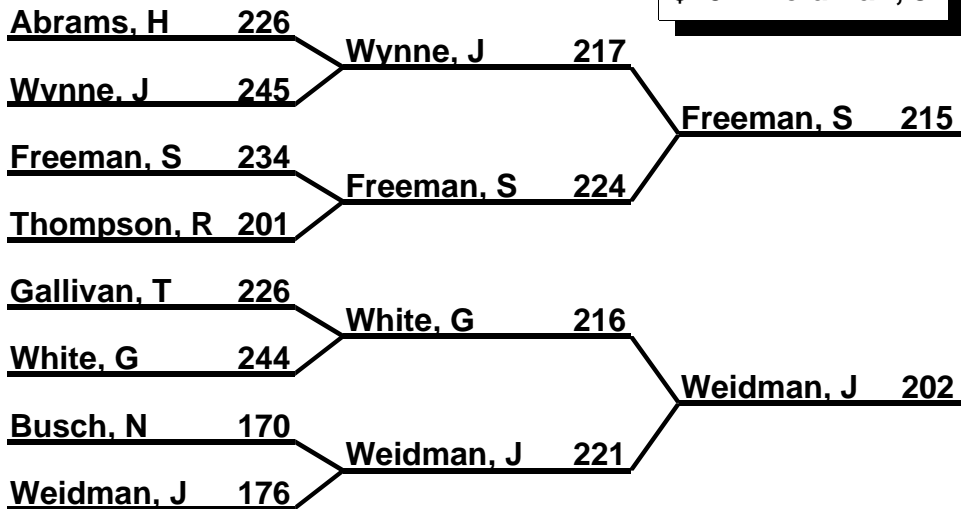

Midwest Senior Classic

Brackets 1-2-3 (Regular)

Bracket: 17

\$25 - Nourie, J
\$10 - Korth, T

Bracket: 19

\$25 - Korth, T
\$10 - Jansson, S

Bracket: 18

\$25 - Freeman, S
\$10 - Weidman, J