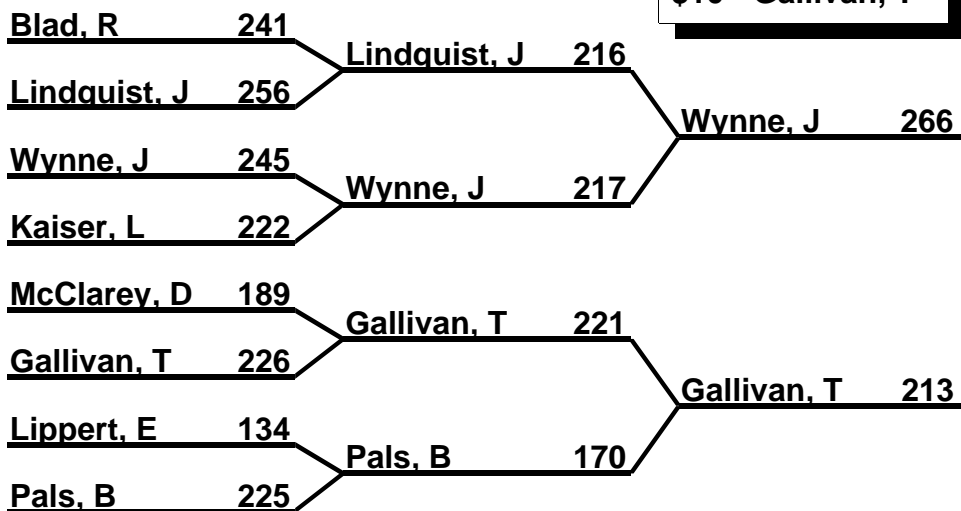

Midwest Senior Classic

Brackets 1-2-3 (Super Senior)

Bracket: 1

\$25 - Wynne, J
\$10 - Gallivan, T

Bracket: 2

\$25 - Wynne, J
\$10 - Kaiser, L

Bracket: 3

\$25 - Wynne, J
\$10 - Blad, R

Bracket: 4

\$25 - Wynne, J
\$10 - Kaiser, L

Midwest Senior Classic

Brackets 1-2-3 (Super Senior)

Bracket: 5

\$25 - Wynne, J
\$10 - Gallivan, T

Bracket: 6