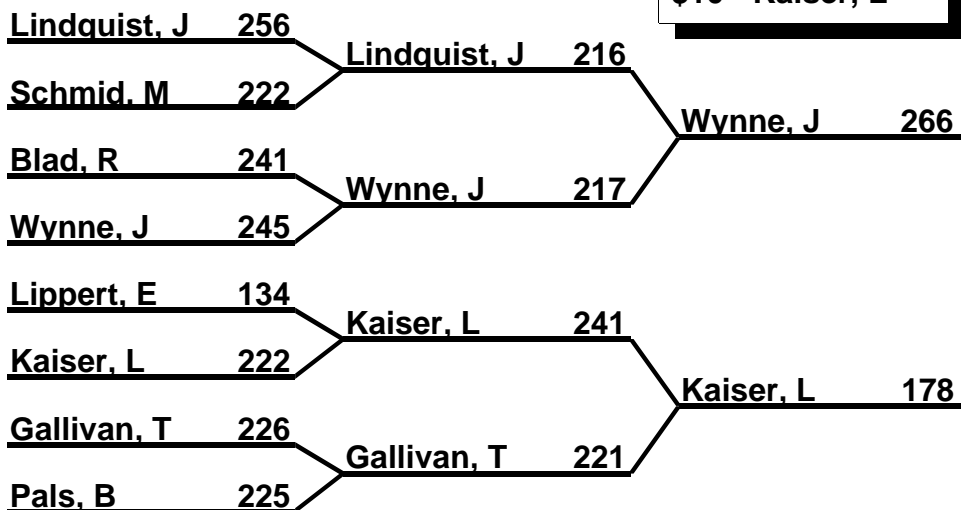

Midwest Senior Classic

Brackets 1-2-3 (Super Senior)

Bracket: 1

\$25 - Wynne, J
\$10 - Gallivan, T

Bracket: 2

\$25 - Wynne, J
\$10 - Kaiser, L

Bracket: 3

\$25 - Wynne, J
\$10 - Blad, R

Bracket: 4

\$25 - Wynne, J
\$10 - Kaiser, L

Midwest Senior Classic

Brackets 1-2-3 (Super Senior)

Bracket: 5

\$25 - Wynne, J
\$10 - Gallivan, T

Bracket: 6