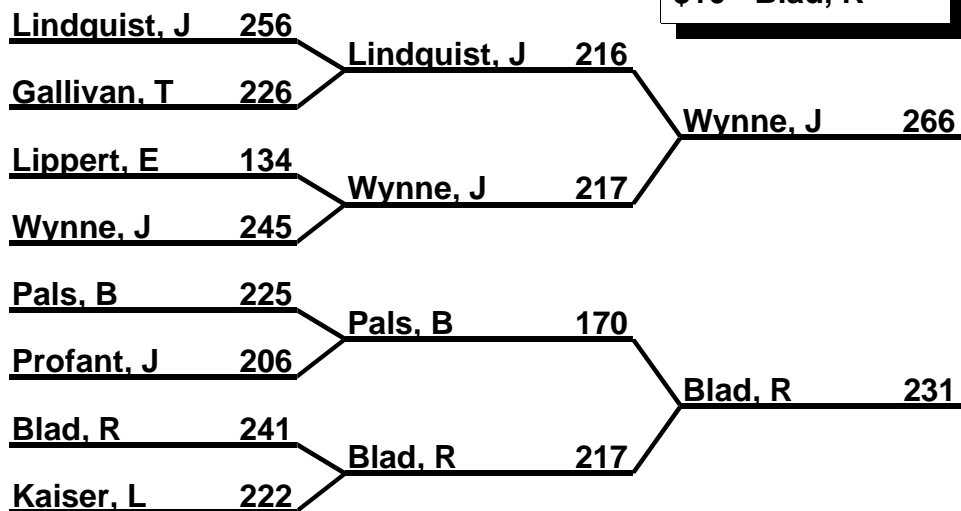

Midwest Senior Classic

Brackets 1-2-3 (Super Senior)

Bracket: 1

\$25 - Wynne, J
\$10 - Gallivan, T

Bracket: 2

\$25 - Wynne, J
\$10 - Kaiser, L

Bracket: 3

\$25 - Wynne, J
\$10 - Blad, R

Bracket: 4

\$25 - Wynne, J
\$10 - Kaiser, L

Midwest Senior Classic

Brackets 1-2-3 (Super Senior)

Bracket: 5

\$25 - Wynne, J
\$10 - Gallivan, T

Bracket: 6