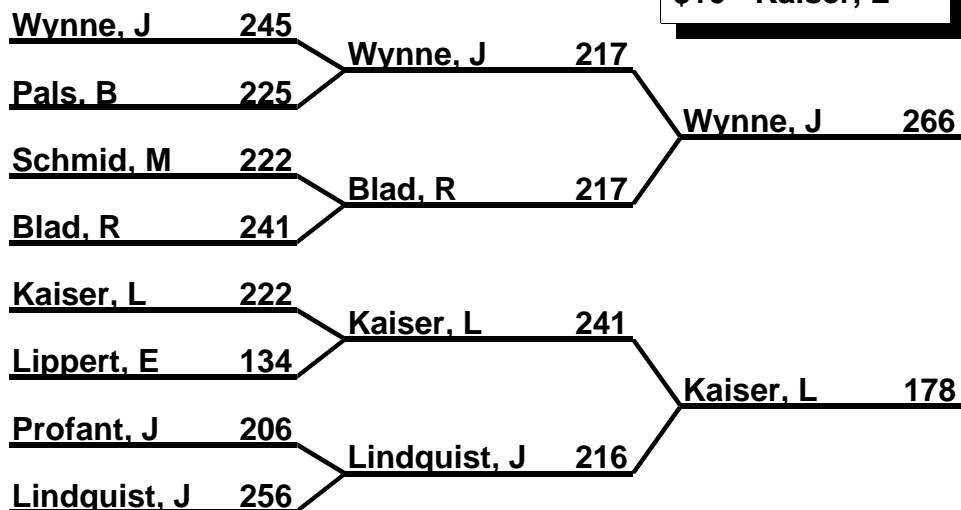

Midwest Senior Classic

Brackets 1-2-3 (Super Senior)

Bracket: 1

\$25 - Wynne, J
\$10 - Gallivan, T

Bracket: 2

\$25 - Wynne, J
\$10 - Kaiser, L

Bracket: 3

\$25 - Wynne, J
\$10 - Blad, R

Bracket: 4

\$25 - Wynne, J
\$10 - Kaiser, L

Midwest Senior Classic

Brackets 1-2-3 (Super Senior)

Bracket: 5

\$25 - Wynne, J
\$10 - Gallivan, T

Bracket: 6