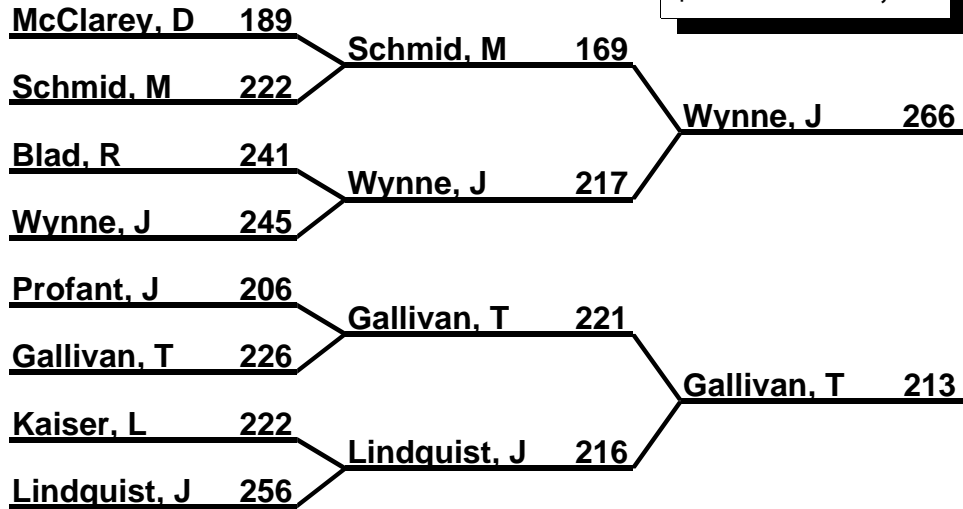

Midwest Senior Classic

Brackets 1-2-3 (Super Senior)

Bracket: 1

\$25 - Wynne, J
\$10 - Gallivan, T

Bracket: 2

\$25 - Wynne, J
\$10 - Kaiser, L

Bracket: 3

\$25 - Wynne, J
\$10 - Blad, R

Bracket: 4

\$25 - Wynne, J
\$10 - Kaiser, L

Midwest Senior Classic

Brackets 1-2-3 (Super Senior)

Bracket: 5

\$25 - Wynne, J
\$10 - Gallivan, T

Bracket: 6