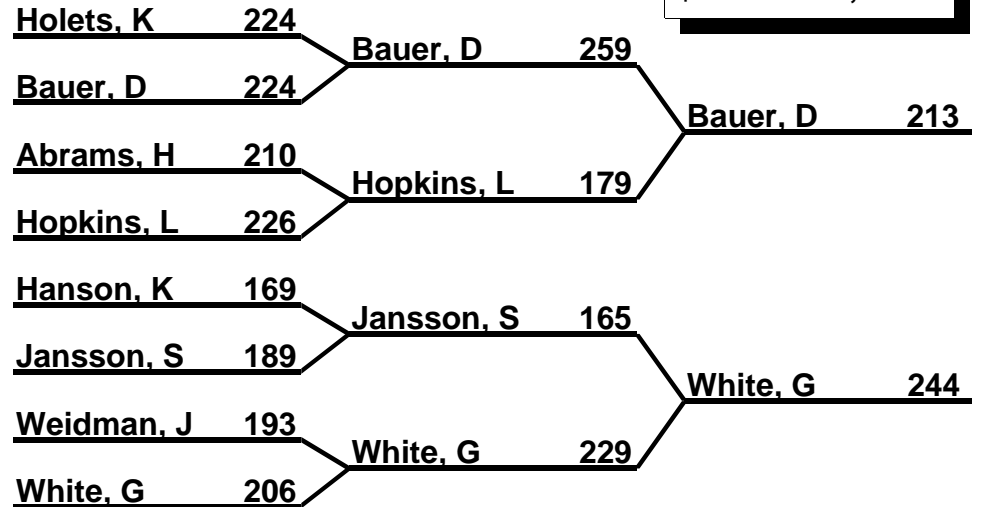

Bracket: 15

$25 - White, G
$10 - Bauer, D