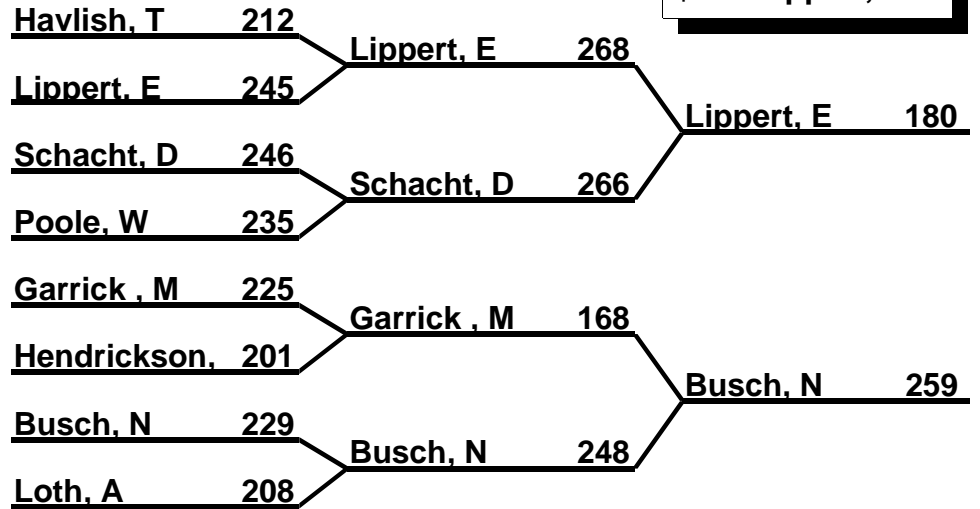

Bracket: 20

$25 - Busch, N
$10 - Lippert, E