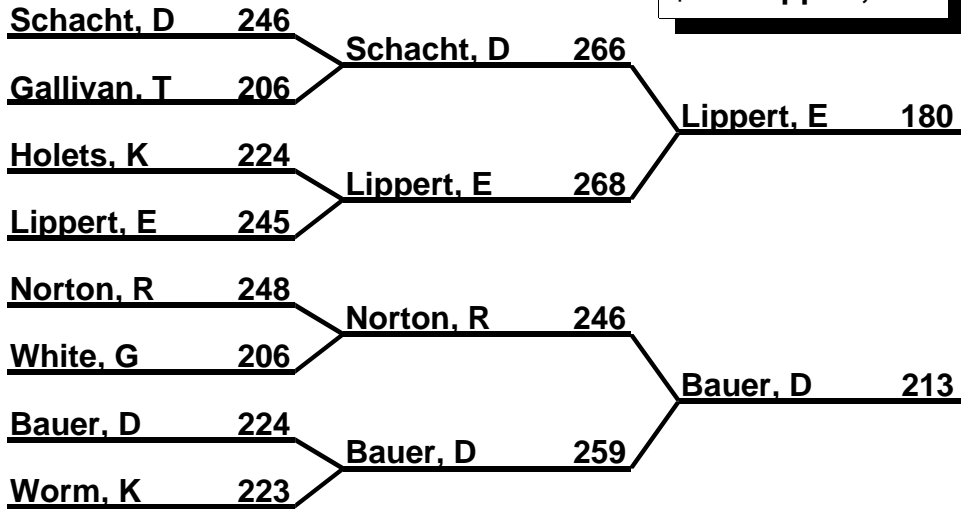

## Brackets 5-6-7 (Regular)

### Bracket: 17

\$25 - Norton, R  
\$10 - Bauer, D

### Bracket: 18

\$25 - Bauer, D  
\$10 - Lippert, E