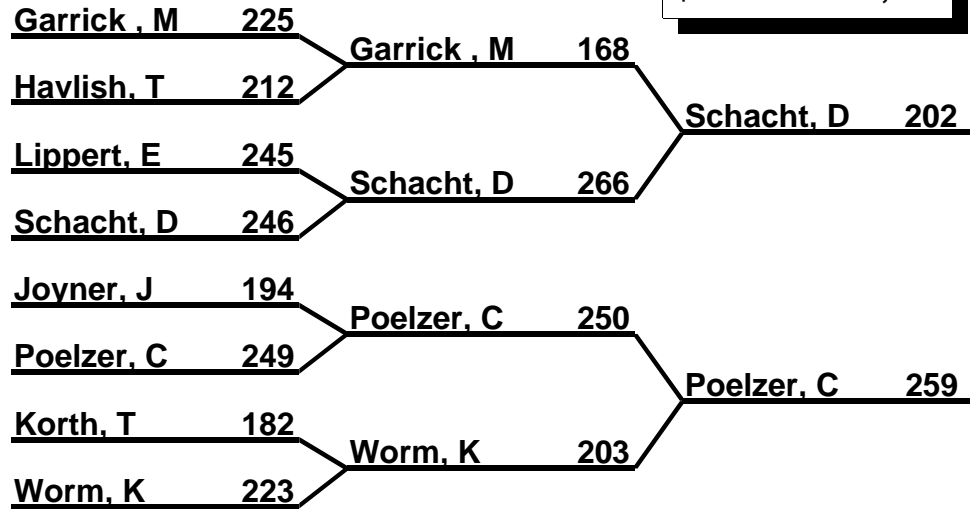

Bracket: 19

$25 - Poelzer, C
$10 - Schacht, D