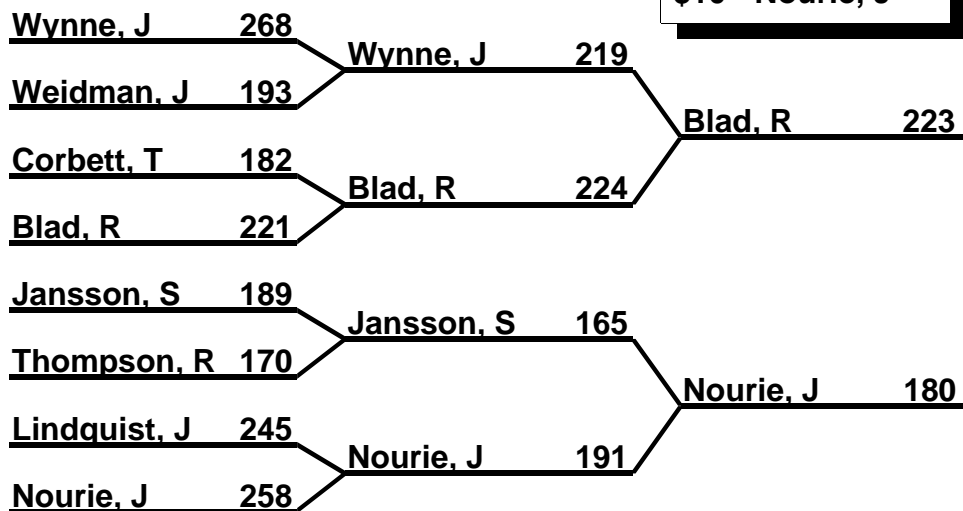

Midwest Senior Classic

Brackets 5-6-7 (Regular)

Bracket: 21

$25 - Blad, R
$10 - Nourie, J