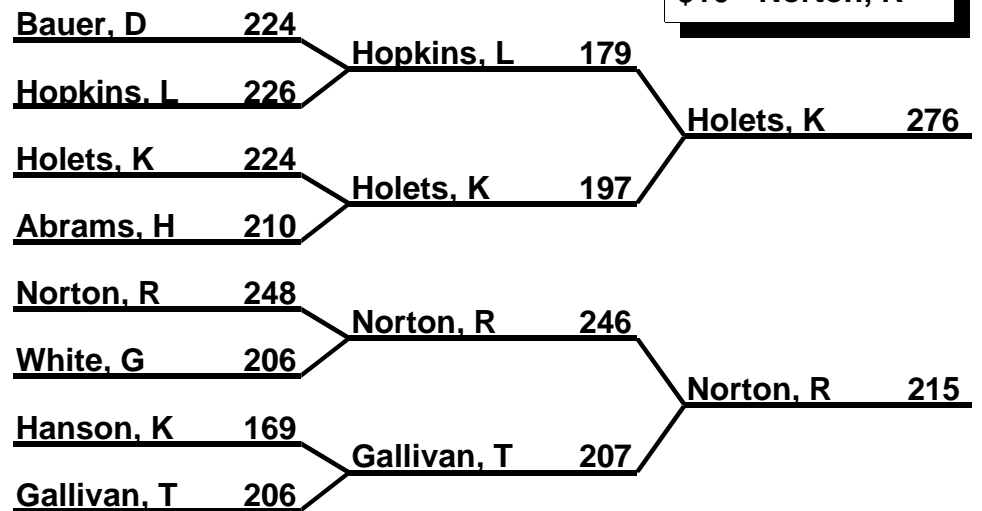

Bracket: 16

$25 - Holets, K
$10 - Norton, R