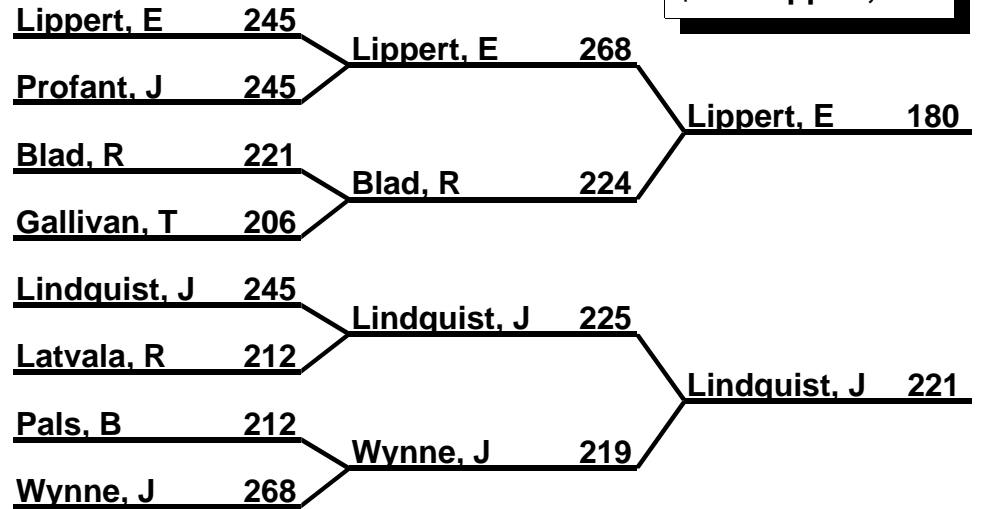

Midwest Senior Classic

Brackets 5-6-7 (Super Senior)

Bracket: 1

\$25 - Lindquist, J
\$10 - Lippert, E

Bracket: 2

\$25 - Lindquist, J
\$10 - Lippert, E

Bracket: 3

\$25 - Lindquist, J
\$10 - Lippert, E