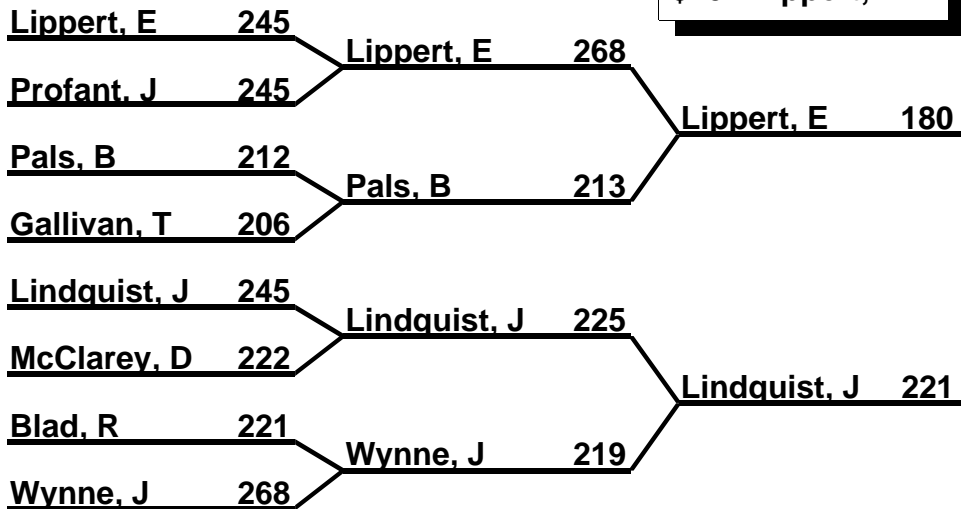

Midwest Senior Classic

Brackets 5-6-7 (Super Senior)

Bracket: 1

\$25 - Lindquist, J
\$10 - Lippert, E

Bracket: 2

\$25 - Lindquist, J
\$10 - Lippert, E

Bracket: 3

\$25 - Lindquist, J
\$10 - Lippert, E