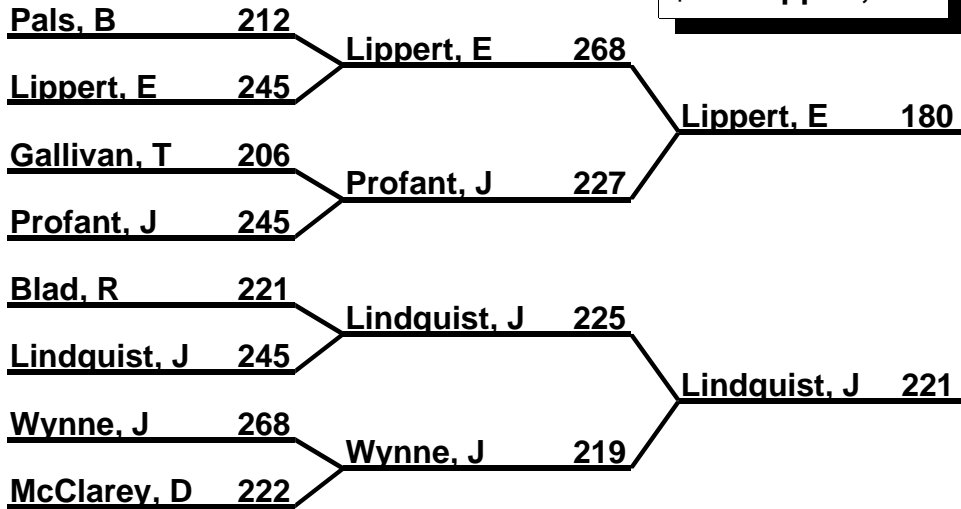

Midwest Senior Classic

Brackets 5-6-7 (Super Senior)

Bracket: 1

\$25 - Lindquist, J
\$10 - Lippert, E

Bracket: 2

\$25 - Lindquist, J
\$10 - Lippert, E

Bracket: 3

\$25 - Lindquist, J
\$10 - Lippert, E