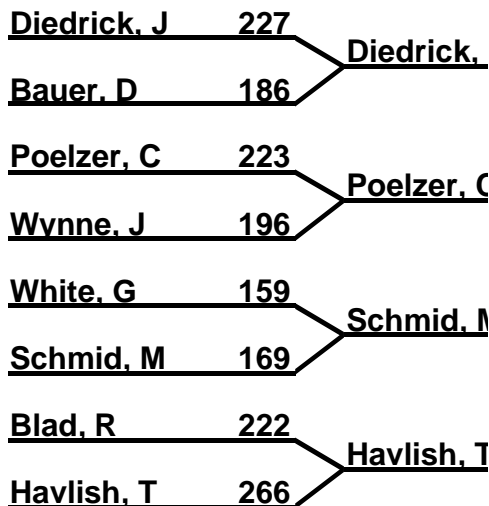

Midwest Senior Classic

Brackets 1-2-3 (Regular)

Bracket: 1

Bracket: 2

Bracket: 3

Bracket: 4

Midwest Senior Classic

Brackets 1-2-3 (Regular)

Bracket: 5

\$25 - Poelzer, C
\$10 - Havlish, T

Bracket: 7

Bracket: 6

\$25 - Poelzer, C
\$10 - Freeman, S

Bracket: 8

Midwest Senior Classic

Brackets 1-2-3 (Regular)