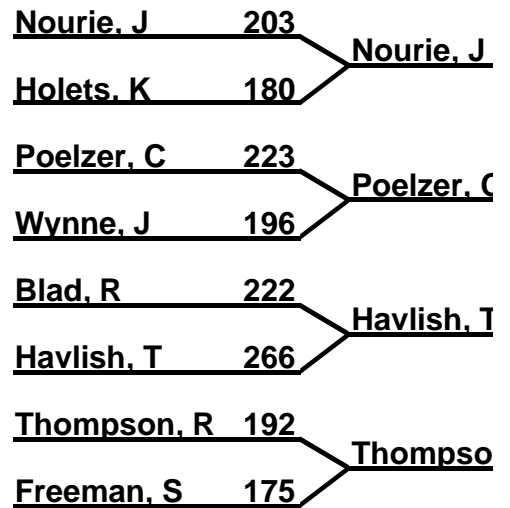

Midwest Senior Classic

Brackets 1-2-3 (Regular)

Bracket: 1

Bracket: 2

Bracket: 3

Bracket: 4

Midwest Senior Classic

Brackets 1-2-3 (Regular)

Bracket: 5

\$25 - Poelzer, C
\$10 - Havlish, T

Bracket: 7

Bracket: 6

\$25 - Poelzer, C
\$10 - Freeman, S

Bracket: 8

Midwest Senior Classic

Brackets 1-2-3 (Regular)

Bracket: 9

Bracket: 11

Bracket: 10

Bracket: 12