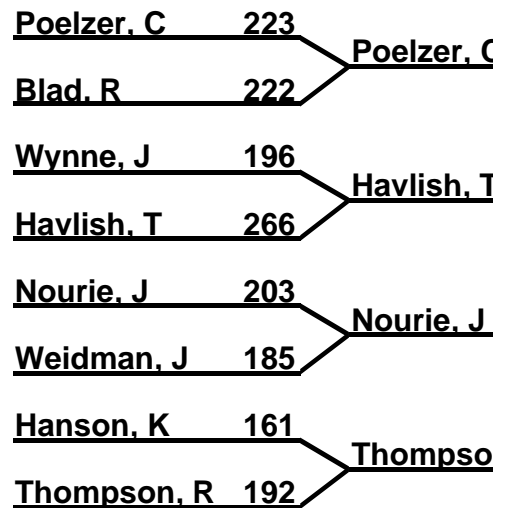

Midwest Senior Classic

Brackets 1-2-3 (Regular)

Bracket: 1

Bracket: 2

Bracket: 3

Bracket: 4

Midwest Senior Classic

Brackets 1-2-3 (Regular)

Bracket: 5

\$25 - Poelzer, C
\$10 - Havlish, T

Bracket: 7

Bracket: 6

\$25 - Poelzer, C
\$10 - Freeman, S

Bracket: 8

Midwest Senior Classic

Brackets 1-2-3 (Regular)

Bracket: 9

Bracket: 11

Bracket: 10

Bracket: 12