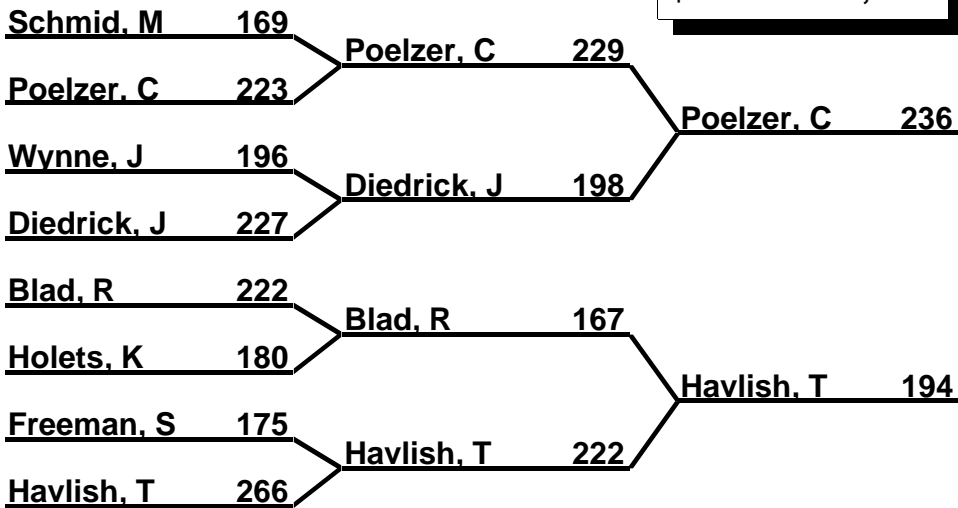

Midwest Senior Classic

Brackets 1-2-3 (Regular)

Bracket: 1

Bracket: 2

Bracket: 3

Bracket: 4

Midwest Senior Classic

Brackets 1-2-3 (Regular)

Bracket: 5

\$25 - Poelzer, C
\$10 - Havlish, T

Bracket: 7

Bracket: 6

\$25 - Poelzer, C
\$10 - Freeman, S

Bracket: 8

Midwest Senior Classic

Brackets 1-2-3 (Regular)