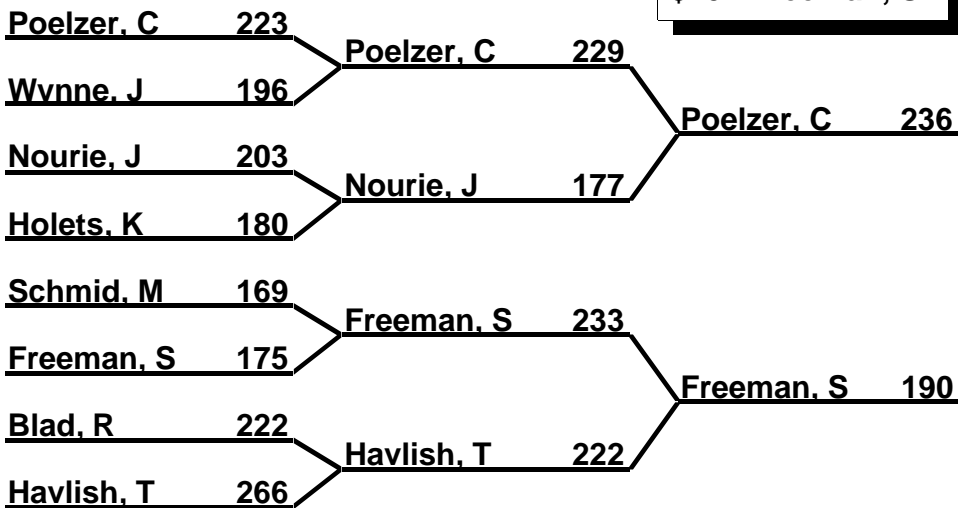

Midwest Senior Classic

Brackets 1-2-3 (Regular)

Bracket: 1

Bracket: 2

Bracket: 3

Bracket: 4

Midwest Senior Classic

Brackets 1-2-3 (Regular)

Bracket: 5

\$25 - Poelzer, C
\$10 - Havlish, T

Bracket: 7

Bracket: 6

\$25 - Poelzer, C
\$10 - Freeman, S

Bracket: 8

Midwest Senior Classic

Brackets 1-2-3 (Regular)

Bracket: 9

Bracket: 11

Bracket: 10

Bracket: 12