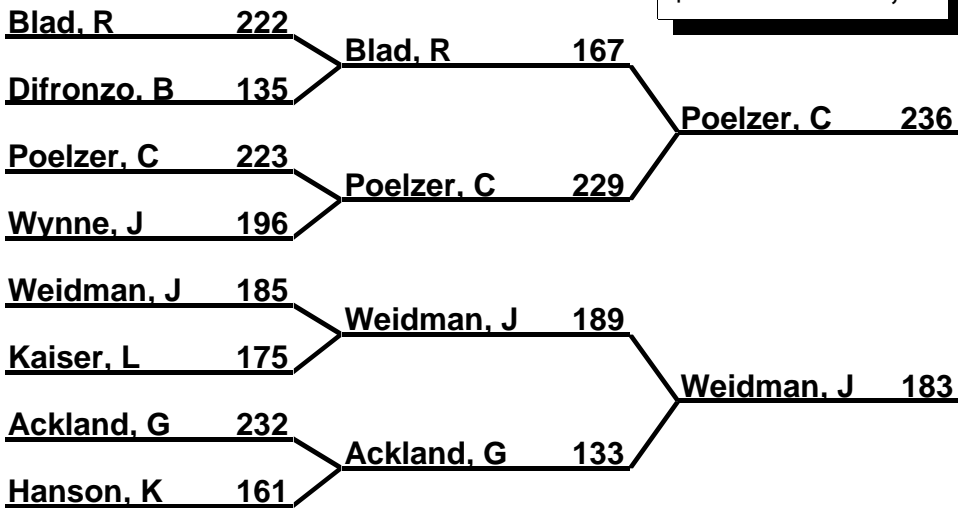

Midwest Senior Classic

Brackets 1-2-3 (Regular)

Bracket: 1

Bracket: 2

Bracket: 3

Bracket: 4

Midwest Senior Classic

Brackets 1-2-3 (Regular)

Bracket: 5

\$25 - Poelzer, C
\$10 - Havlish, T

Bracket: 7

Bracket: 6

\$25 - Poelzer, C
\$10 - Freeman, S

Bracket: 8

Midwest Senior Classic

Brackets 1-2-3 (Regular)

Bracket: 9

Bracket: 11

Bracket: 10

Bracket: 12