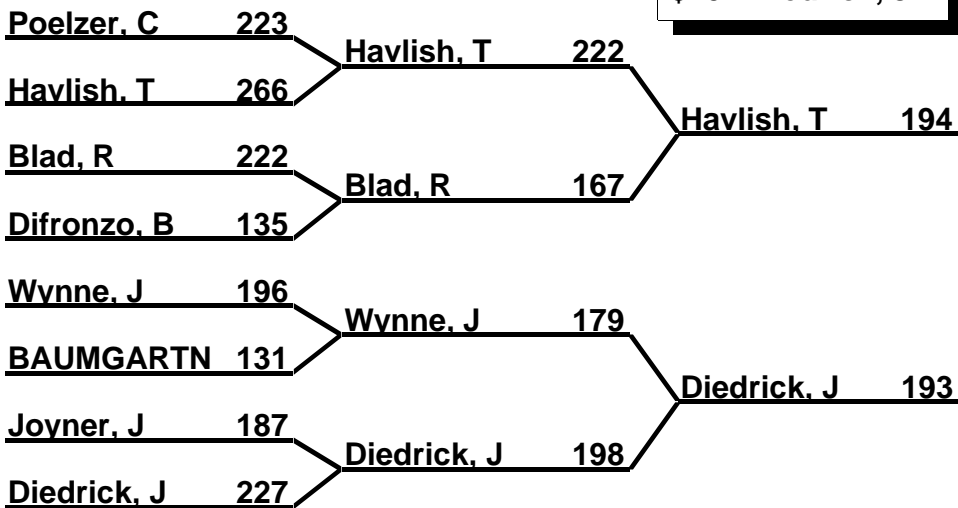

Midwest Senior Classic

Brackets 1-2-3 (Regular)

Bracket: 1

Bracket: 2

Bracket: 3

Bracket: 4

Midwest Senior Classic

Brackets 1-2-3 (Regular)

Bracket: 5

\$25 - Poelzer, C
\$10 - Havlish, T

Bracket: 7

Bracket: 6

\$25 - Poelzer, C
\$10 - Freeman, S

Bracket: 8

Midwest Senior Classic

Brackets 1-2-3 (Regular)

Bracket: 9

Bracket: 11

Bracket: 10

Bracket: 12