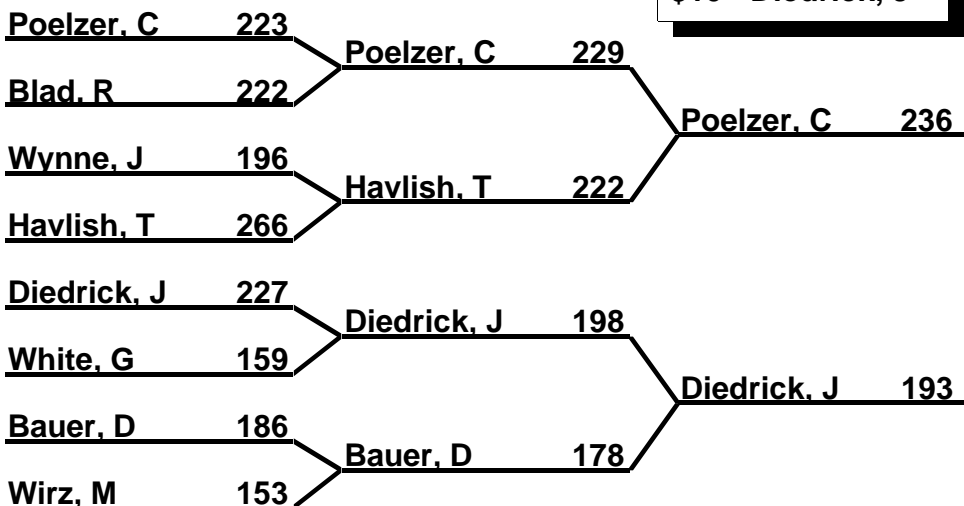

Midwest Senior Classic

Brackets 1-2-3 (Regular)

Bracket: 1

Bracket: 2

Bracket: 3

Bracket: 4

Midwest Senior Classic

Brackets 1-2-3 (Regular)

Bracket: 5

\$25 - Poelzer, C
\$10 - Havlish, T

Bracket: 7

Bracket: 6

\$25 - Poelzer, C
\$10 - Freeman, S

Bracket: 8

Midwest Senior Classic

Brackets 1-2-3 (Regular)