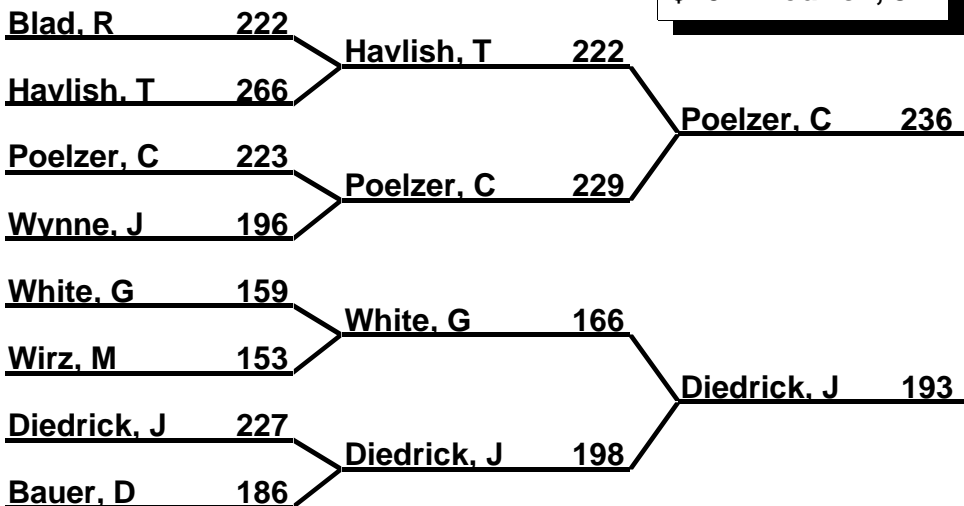

Midwest Senior Classic

Brackets 1-2-3 (Regular)

Bracket: 1

Bracket: 2

Bracket: 3

Bracket: 4

Midwest Senior Classic

Brackets 1-2-3 (Regular)

Bracket: 5

\$25 - Poelzer, C
\$10 - Havlish, T

Bracket: 7

Bracket: 6

\$25 - Poelzer, C
\$10 - Freeman, S

Bracket: 8

Midwest Senior Classic

Brackets 1-2-3 (Regular)