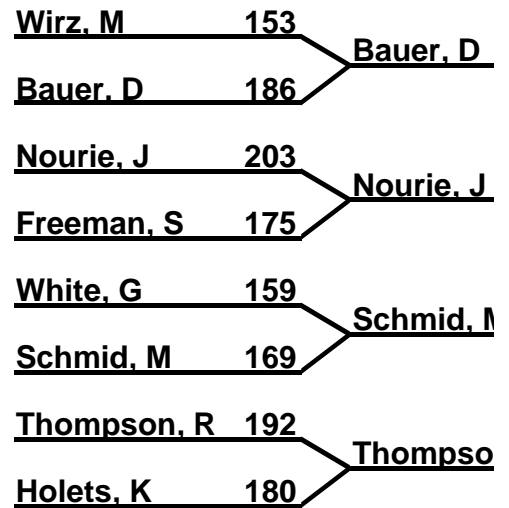

Midwest Senior Classic

Brackets 1-2-3 (Regular)

Bracket: 1

Bracket: 2

Bracket: 3

Bracket: 4

Midwest Senior Classic

Brackets 1-2-3 (Regular)

Bracket: 5

\$25 - Poelzer, C
\$10 - Havlish, T

Bracket: 7

Bracket: 6

\$25 - Poelzer, C
\$10 - Freeman, S

Bracket: 8

Midwest Senior Classic

Brackets 1-2-3 (Regular)

Bracket: 9

Bracket: 11

Bracket: 10

Bracket: 12