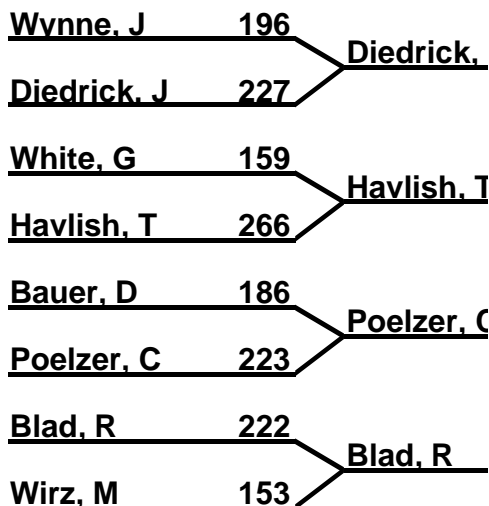

Midwest Senior Classic

Brackets 1-2-3 (Regular)

Bracket: 1

Bracket: 2

Bracket: 3

Bracket: 4

Midwest Senior Classic

Brackets 1-2-3 (Regular)

Bracket: 5

\$25 - Poelzer, C
\$10 - Havlish, T

Bracket: 7

Bracket: 6

\$25 - Poelzer, C
\$10 - Freeman, S

Bracket: 8

Midwest Senior Classic

Brackets 1-2-3 (Regular)