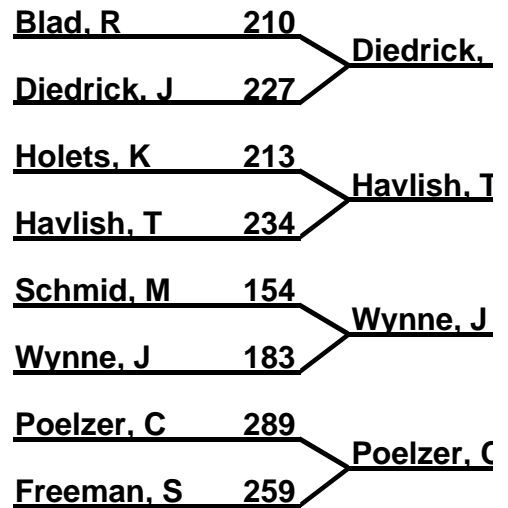

Midwest Senior Classic

Brackets 5-6-7 (Regular)

Bracket: 1

\$25 - Diedrick, J
\$10 - Poelzer, C

Bracket: 3

Bracket: 2

\$25 - Diedrick, J
\$10 - Poelzer, C

Bracket: 4

Midwest Senior Classic

Brackets 5-6-7 (Regular)

Bracket: 5

\$25 - Wirz, M
\$10 - Poelzer, C

Bracket: 7

Bracket: 6

\$25 - Thompson,
\$10 - Poelzer, C

Bracket: 8