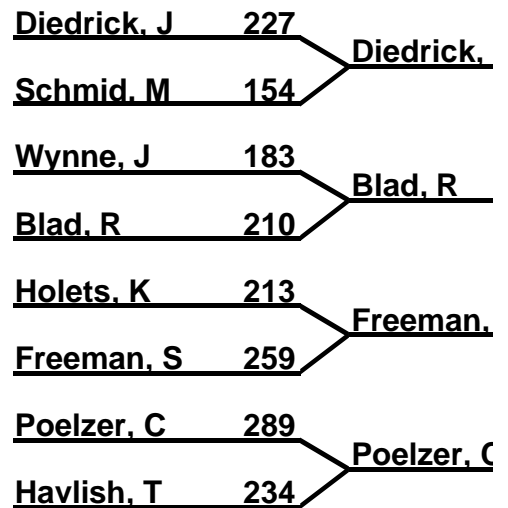

Midwest Senior Classic

Brackets 5-6-7 (Regular)

Bracket: 1

\$25 - Diedrick, J
\$10 - Poelzer, C

Bracket: 3

Bracket: 2

\$25 - Diedrick, J
\$10 - Poelzer, C

Bracket: 4

Midwest Senior Classic

Brackets 5-6-7 (Regular)

Bracket: 5

\$25 - Wirz, M
\$10 - Poelzer, C

Bracket: 7

Bracket: 6

\$25 - Thompson,
\$10 - Poelzer, C

Bracket: 8