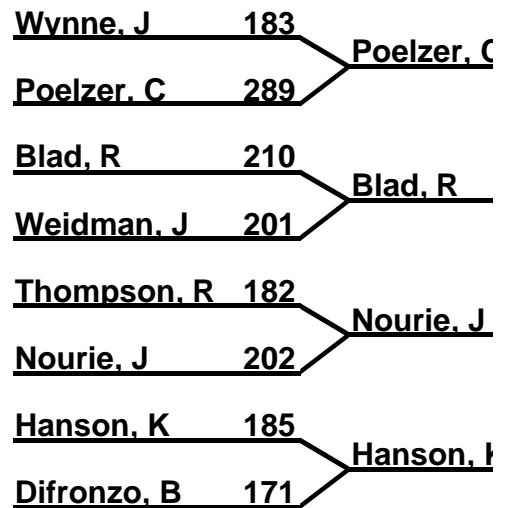

Midwest Senior Classic

Brackets 5-6-7 (Regular)

Bracket: 1

\$25 - Diedrick, J
\$10 - Poelzer, C

Bracket: 3

Bracket: 2

\$25 - Diedrick, J
\$10 - Poelzer, C

Bracket: 4

Midwest Senior Classic

Brackets 5-6-7 (Regular)

Bracket: 5

\$25 - Wirz, M
\$10 - Poelzer, C

Bracket: 7

Bracket: 6

\$25 - Thompson,
\$10 - Poelzer, C

Bracket: 8

Midwest Senior Classic

Brackets 5-6-7 (Regular)

Bracket: 9

Bracket: 11

Bracket: 10

Bracket: 12