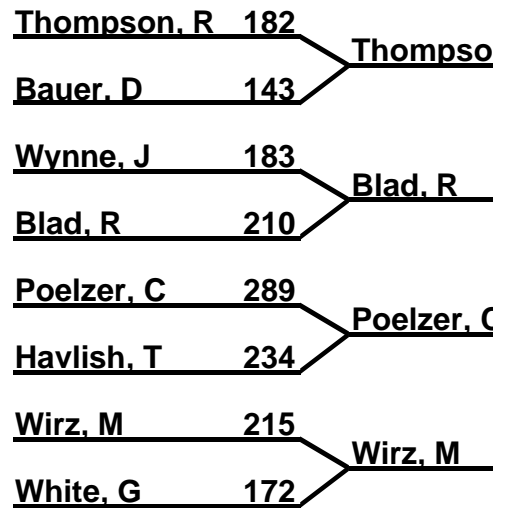

Midwest Senior Classic

Brackets 5-6-7 (Regular)

Bracket: 1

\$25 - Diedrick, J
\$10 - Poelzer, C

Bracket: 3

Bracket: 2

\$25 - Diedrick, J
\$10 - Poelzer, C

Bracket: 4

Midwest Senior Classic

Brackets 5-6-7 (Regular)

Bracket: 5

\$25 - Wirz, M
\$10 - Poelzer, C

Bracket: 7

Bracket: 6

\$25 - Thompson,
\$10 - Poelzer, C

Bracket: 8

Midwest Senior Classic

Brackets 5-6-7 (Regular)

Bracket: 9

Bracket: 11

Bracket: 10

Bracket: 12