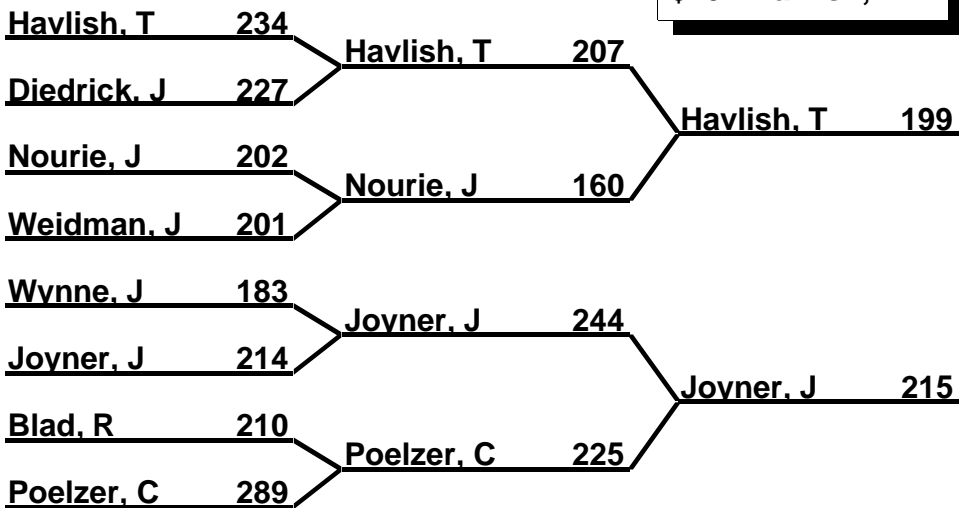

Midwest Senior Classic

Brackets 5-6-7 (Regular)

Bracket: 5

\$25 - Wirz, M
\$10 - Poelzer, C

Bracket: 7

Bracket: 6

\$25 - Thompson,
\$10 - Poelzer, C

Bracket: 8

Midwest Senior Classic

Brackets 5-6-7 (Regular)

Bracket: 9

Bracket: 11

Bracket: 10

Bracket: 12