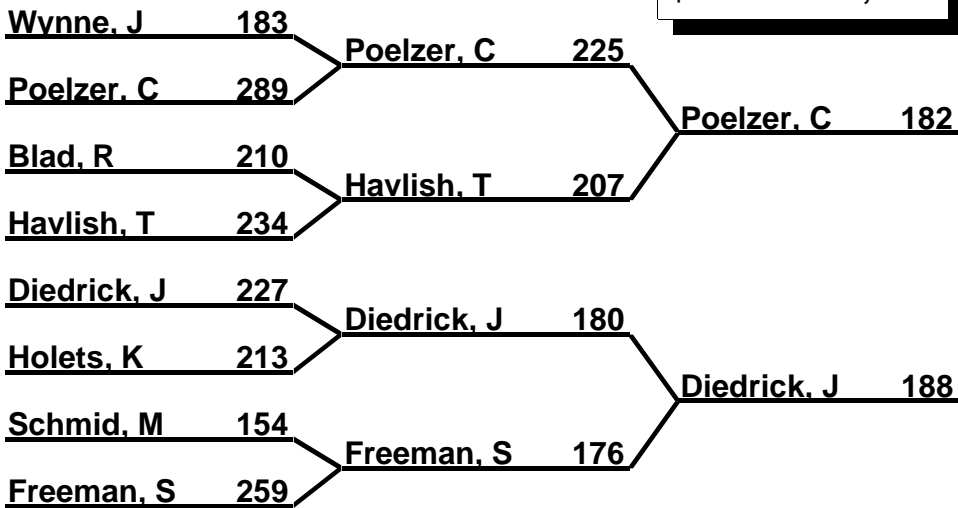

Midwest Senior Classic

Brackets 5-6-7 (Regular)

Bracket: 1

\$25 - Diedrick, J
\$10 - Poelzer, C

Bracket: 3

Bracket: 2

\$25 - Diedrick, J
\$10 - Poelzer, C

Bracket: 4

Midwest Senior Classic

Brackets 5-6-7 (Regular)

Bracket: 5

\$25 - Wirz, M
\$10 - Poelzer, C

Bracket: 7

Bracket: 6

\$25 - Thompson,
\$10 - Poelzer, C

Bracket: 8