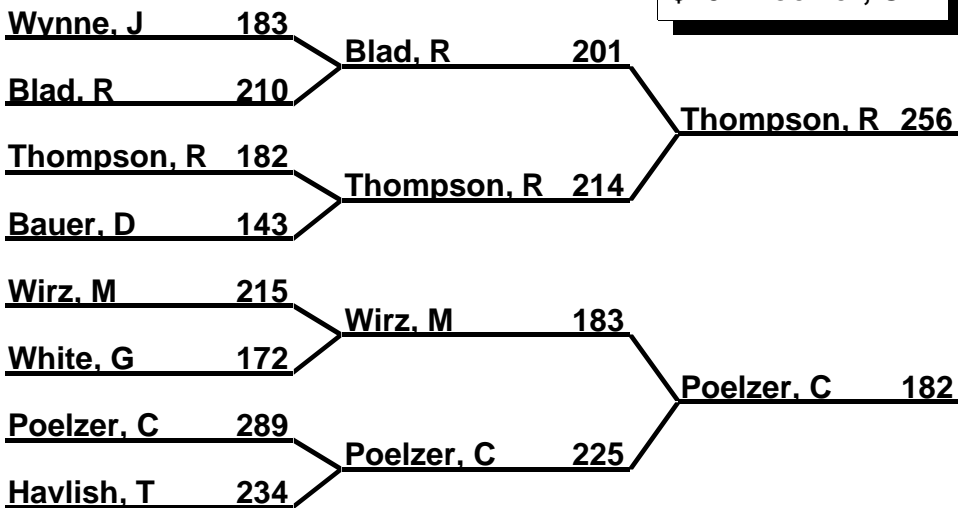

Midwest Senior Classic

Brackets 5-6-7 (Regular)

Bracket: 5

\$25 - Wirz, M
\$10 - Poelzer, C

Bracket: 7

Bracket: 6

\$25 - Thompson,
\$10 - Poelzer, C

Bracket: 8

Midwest Senior Classic

Brackets 5-6-7 (Regular)

Bracket: 9

Bracket: 11

Bracket: 10

Bracket: 12