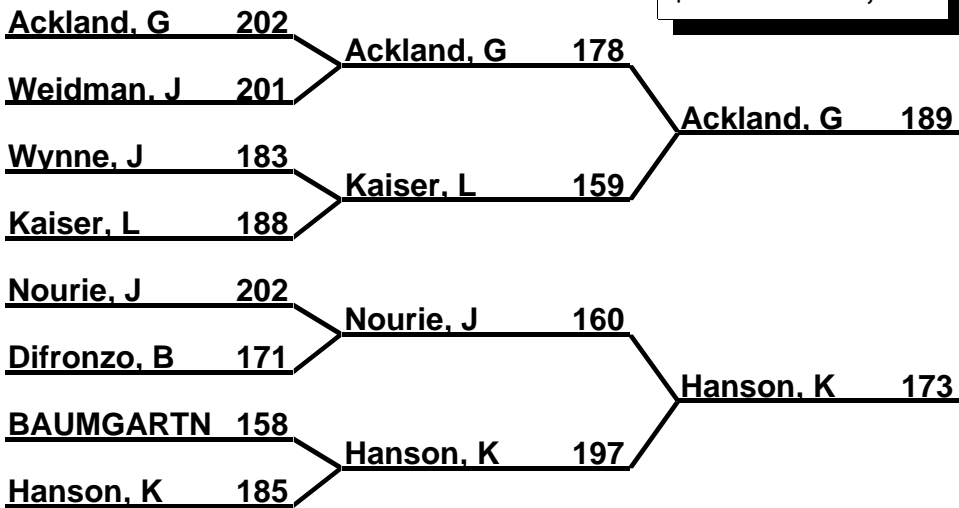

Midwest Senior Classic

Brackets 5-6-7 (Regular)

Bracket: 5

\$25 - Wirz, M
\$10 - Poelzer, C

Bracket: 7

Bracket: 6

\$25 - Thompson,
\$10 - Poelzer, C

Bracket: 8

Midwest Senior Classic

Brackets 5-6-7 (Regular)

Bracket: 9

Bracket: 11

Bracket: 10

Bracket: 12