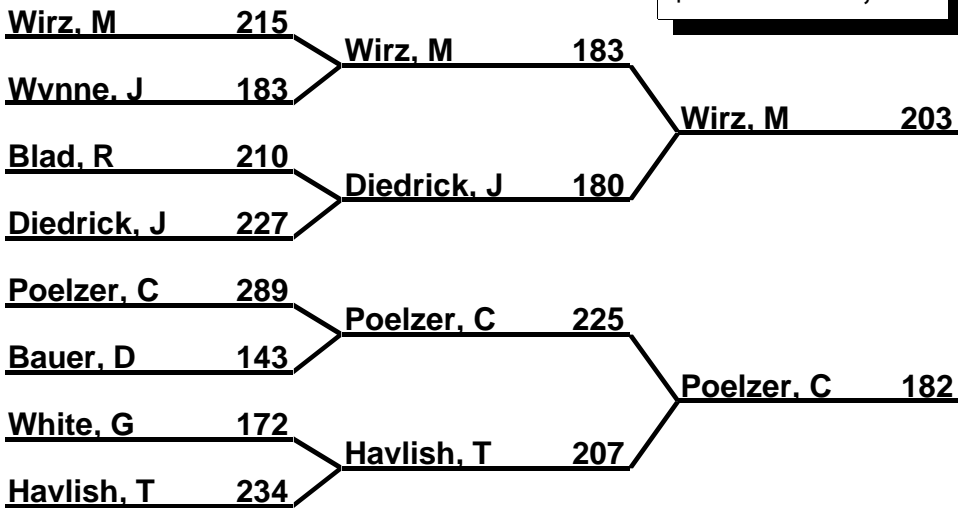

Midwest Senior Classic

Brackets 5-6-7 (Regular)

Bracket: 1

\$25 - Diedrick, J
\$10 - Poelzer, C

Bracket: 3

Bracket: 2

\$25 - Diedrick, J
\$10 - Poelzer, C

Bracket: 4

Midwest Senior Classic

Brackets 5-6-7 (Regular)

Bracket: 5

\$25 - Wirz, M
\$10 - Poelzer, C

Bracket: 7

Bracket: 6

\$25 - Thompson,
\$10 - Poelzer, C

Bracket: 8