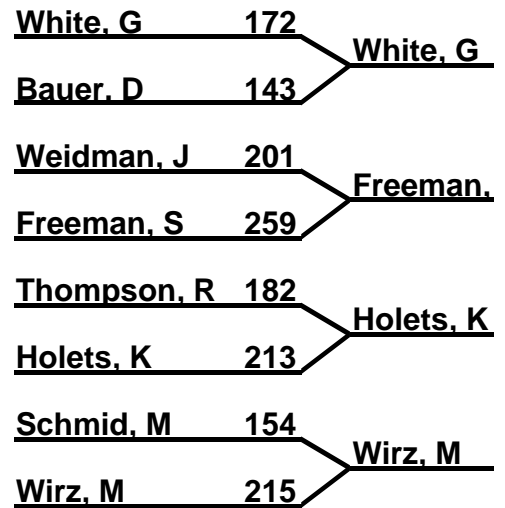

Midwest Senior Classic

Brackets 5-6-7 (Regular)

Bracket: 1

\$25 - Diedrick, J
\$10 - Poelzer, C

Bracket: 3

Bracket: 2

\$25 - Diedrick, J
\$10 - Poelzer, C

Bracket: 4

Midwest Senior Classic

Brackets 5-6-7 (Regular)

Bracket: 5

\$25 - Wirz, M
\$10 - Poelzer, C

Bracket: 7

Bracket: 6

\$25 - Thompson,
\$10 - Poelzer, C

Bracket: 8

Midwest Senior Classic

Brackets 5-6-7 (Regular)

Bracket: 9

Bracket: 11

Bracket: 10

Bracket: 12