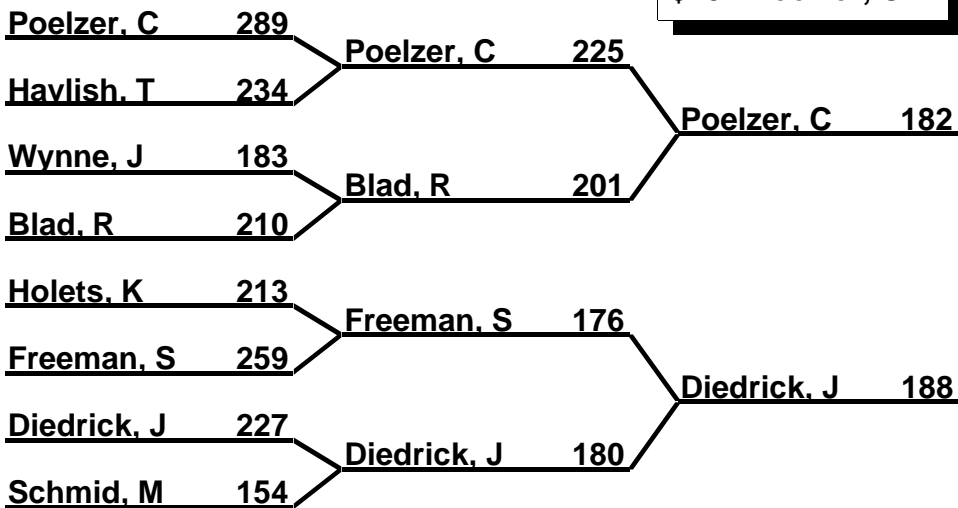

Midwest Senior Classic

Brackets 5-6-7 (Regular)

Bracket: 1

\$25 - Diedrick, J
\$10 - Poelzer, C

Bracket: 3

Bracket: 2

\$25 - Diedrick, J
\$10 - Poelzer, C

Bracket: 4

Midwest Senior Classic

Brackets 5-6-7 (Regular)

Bracket: 5

\$25 - Wirz, M
\$10 - Poelzer, C

Bracket: 7

Bracket: 6

\$25 - Thompson,
\$10 - Poelzer, C

Bracket: 8