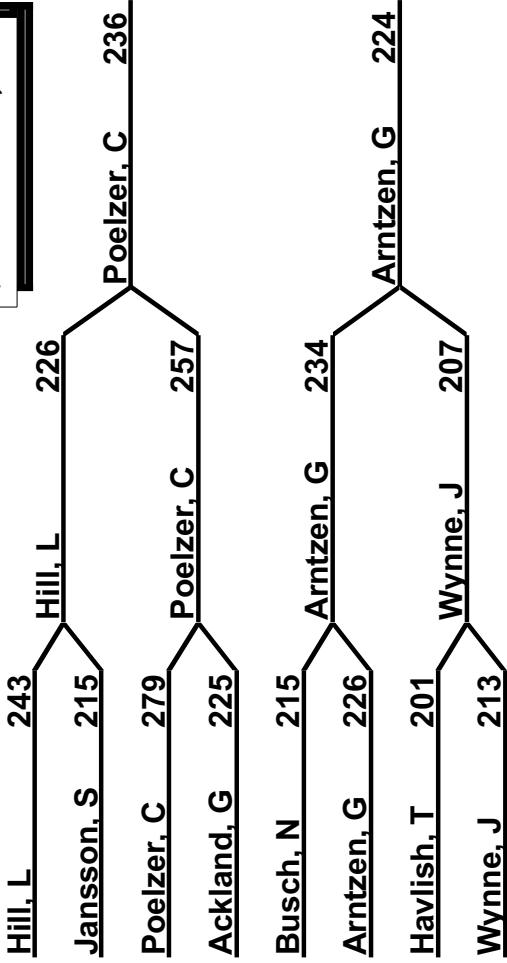

Midwest Senior Classic

Brackets 5-6-7 (Regular)

Bracket: 9

$25 - Poelzer, C
$10 - Arntzen, G