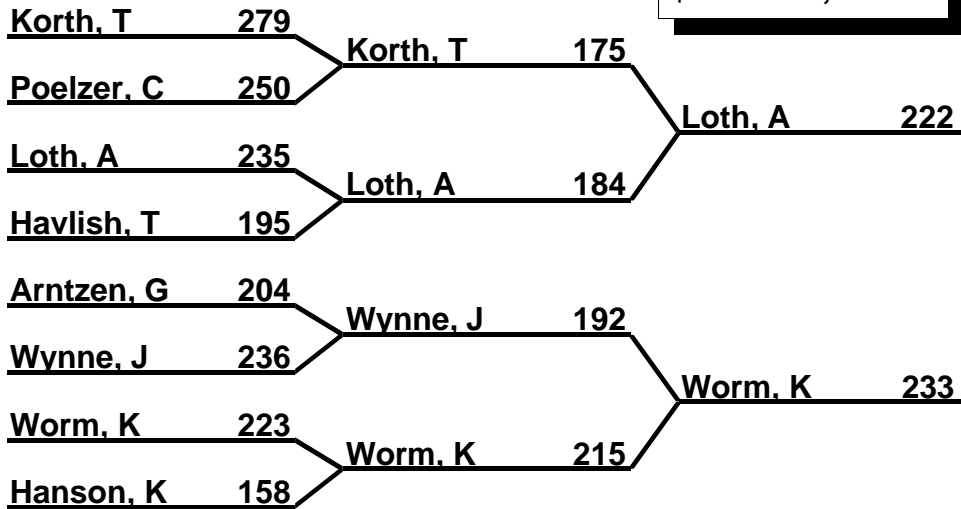

# Midwest Senior Classic

## Brackets 1-2-3 (Regular)

### Bracket: 1