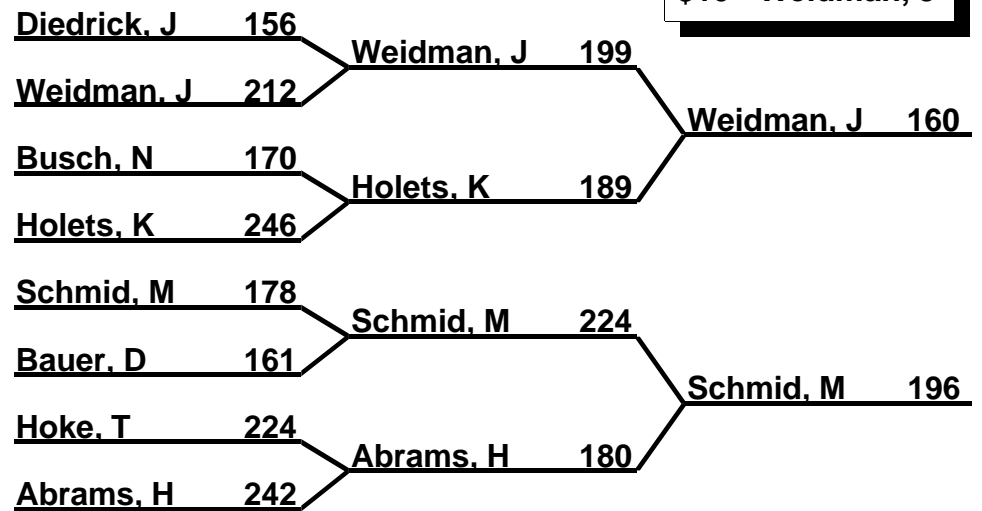

Bracket: 16

$25 - Schmid, M
$10 - Weidman, J