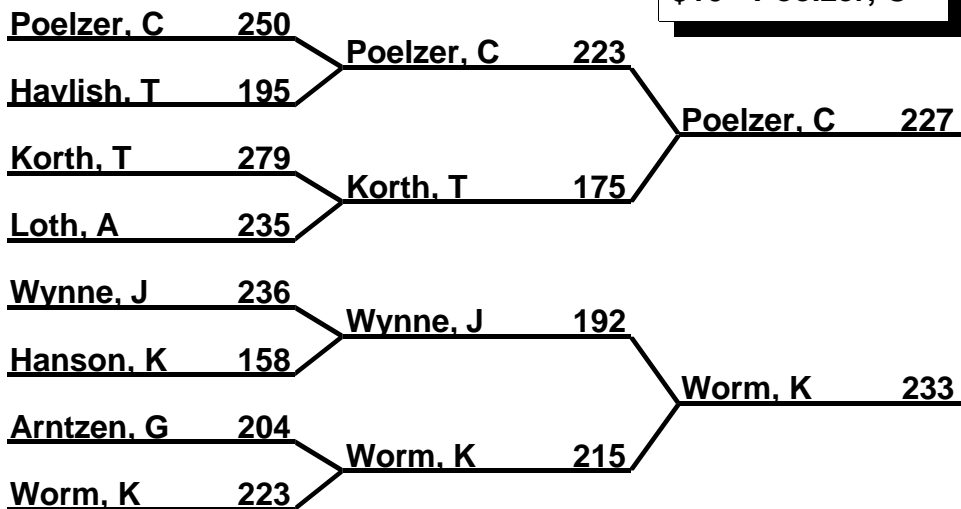

Midwest Senior Classic

Brackets 1-2-3 (Regular)

Bracket: 1

Bracket: 2

Bracket: 3

Bracket: 4