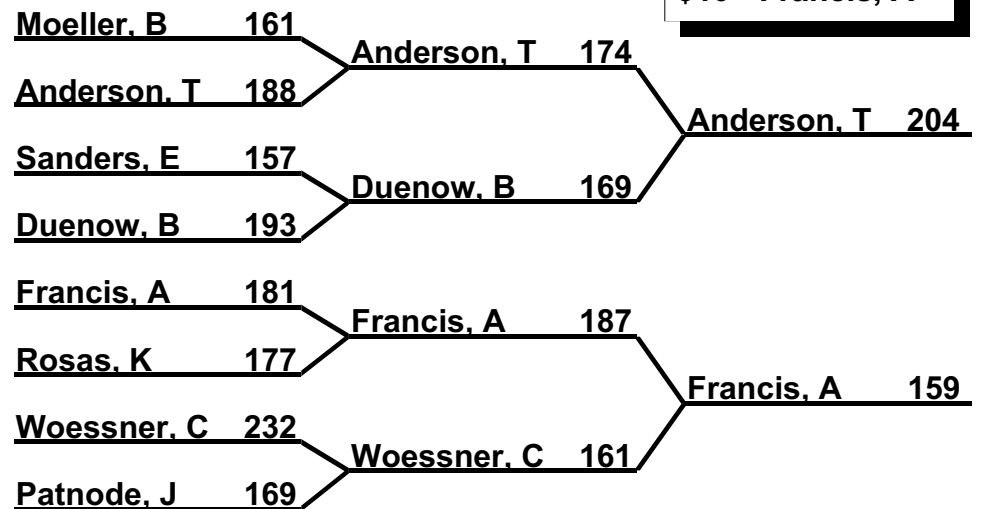

Bracket: 4

$25 - Anderson, T
$10 - Francis, A