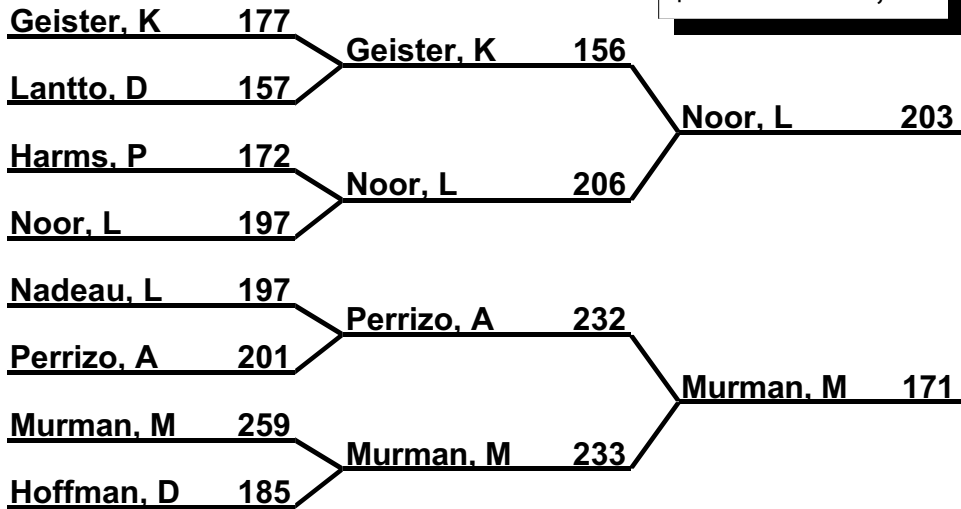

MWST Brackets

Brackets 1-2-3 (Regular)

Bracket: 1

\$25 - Noor, L
\$10 - Murman, M

Bracket: 3

\$25 - Noor, L
\$10 - Perry, M

Bracket: 2

\$25 - Noor, L
\$10 - Marget, D