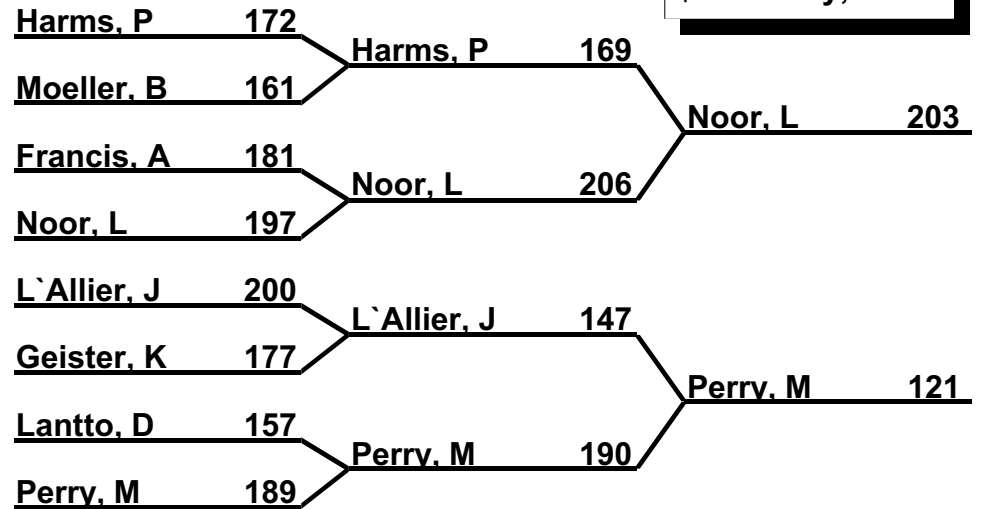

MWST Brackets

Brackets 1-2-3 (Regular)

Bracket: 1

\$25 - Noor, L
\$10 - Murman, M

Bracket: 3

\$25 - Noor, L
\$10 - Perry, M

Bracket: 2

\$25 - Noor, L
\$10 - Marget, D