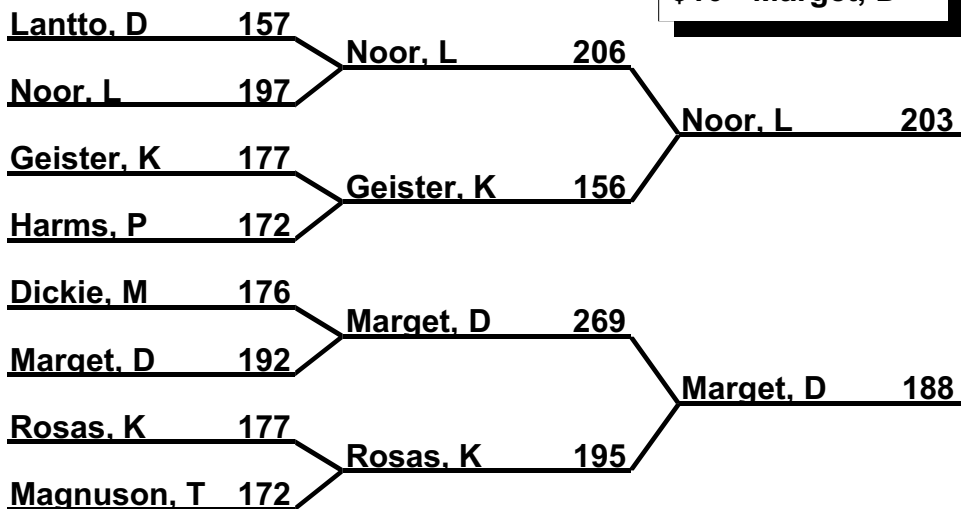

MWST Brackets

Brackets 1-2-3 (Regular)

Bracket: 1

\$25 - Noor, L
\$10 - Murman, M

Bracket: 3

\$25 - Noor, L
\$10 - Perry, M

Bracket: 2

\$25 - Noor, L
\$10 - Marget, D